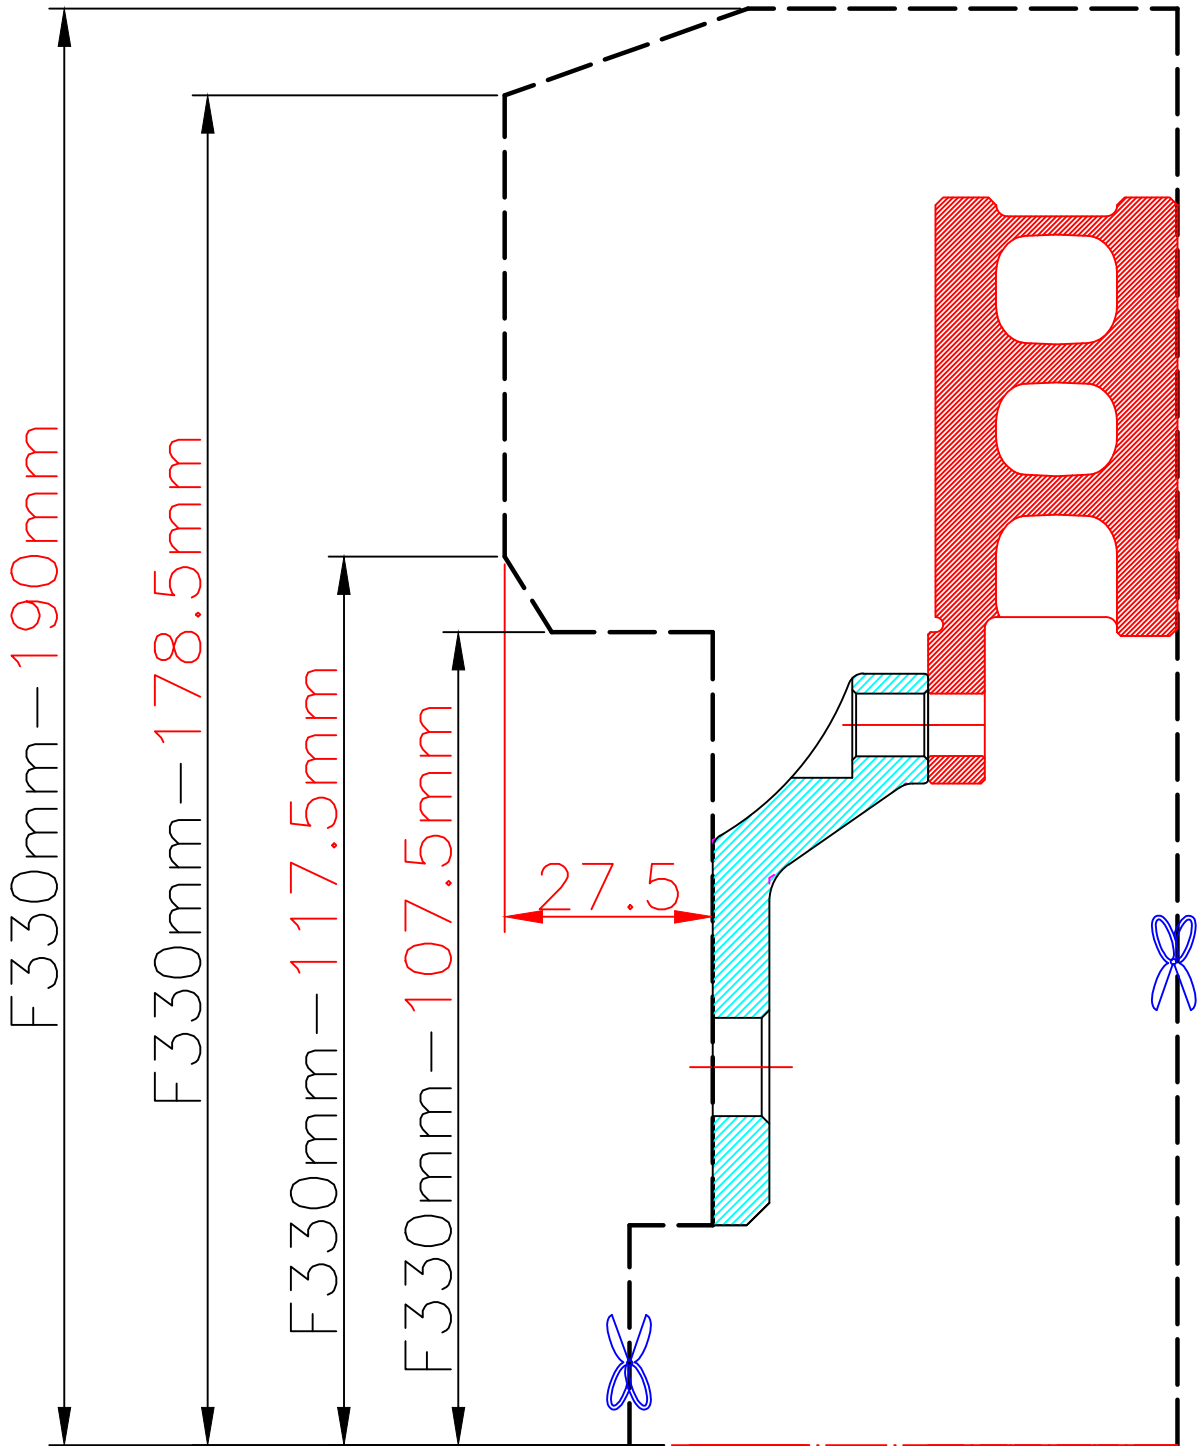

# WHEEL FITMENT TEMPLATES

SUBARU		IMPREZA STI	97~00
PARTS NO.	ROTOR DIAMETER	FRONT/REAR	PCD
SU05-8	330 X 32	FRONT	5X100

The wheel fitment is only for your reference and it can not 100% ensure the clearance between caliper and rim is ok. if there is any interference issue, please change your wheel as possible.