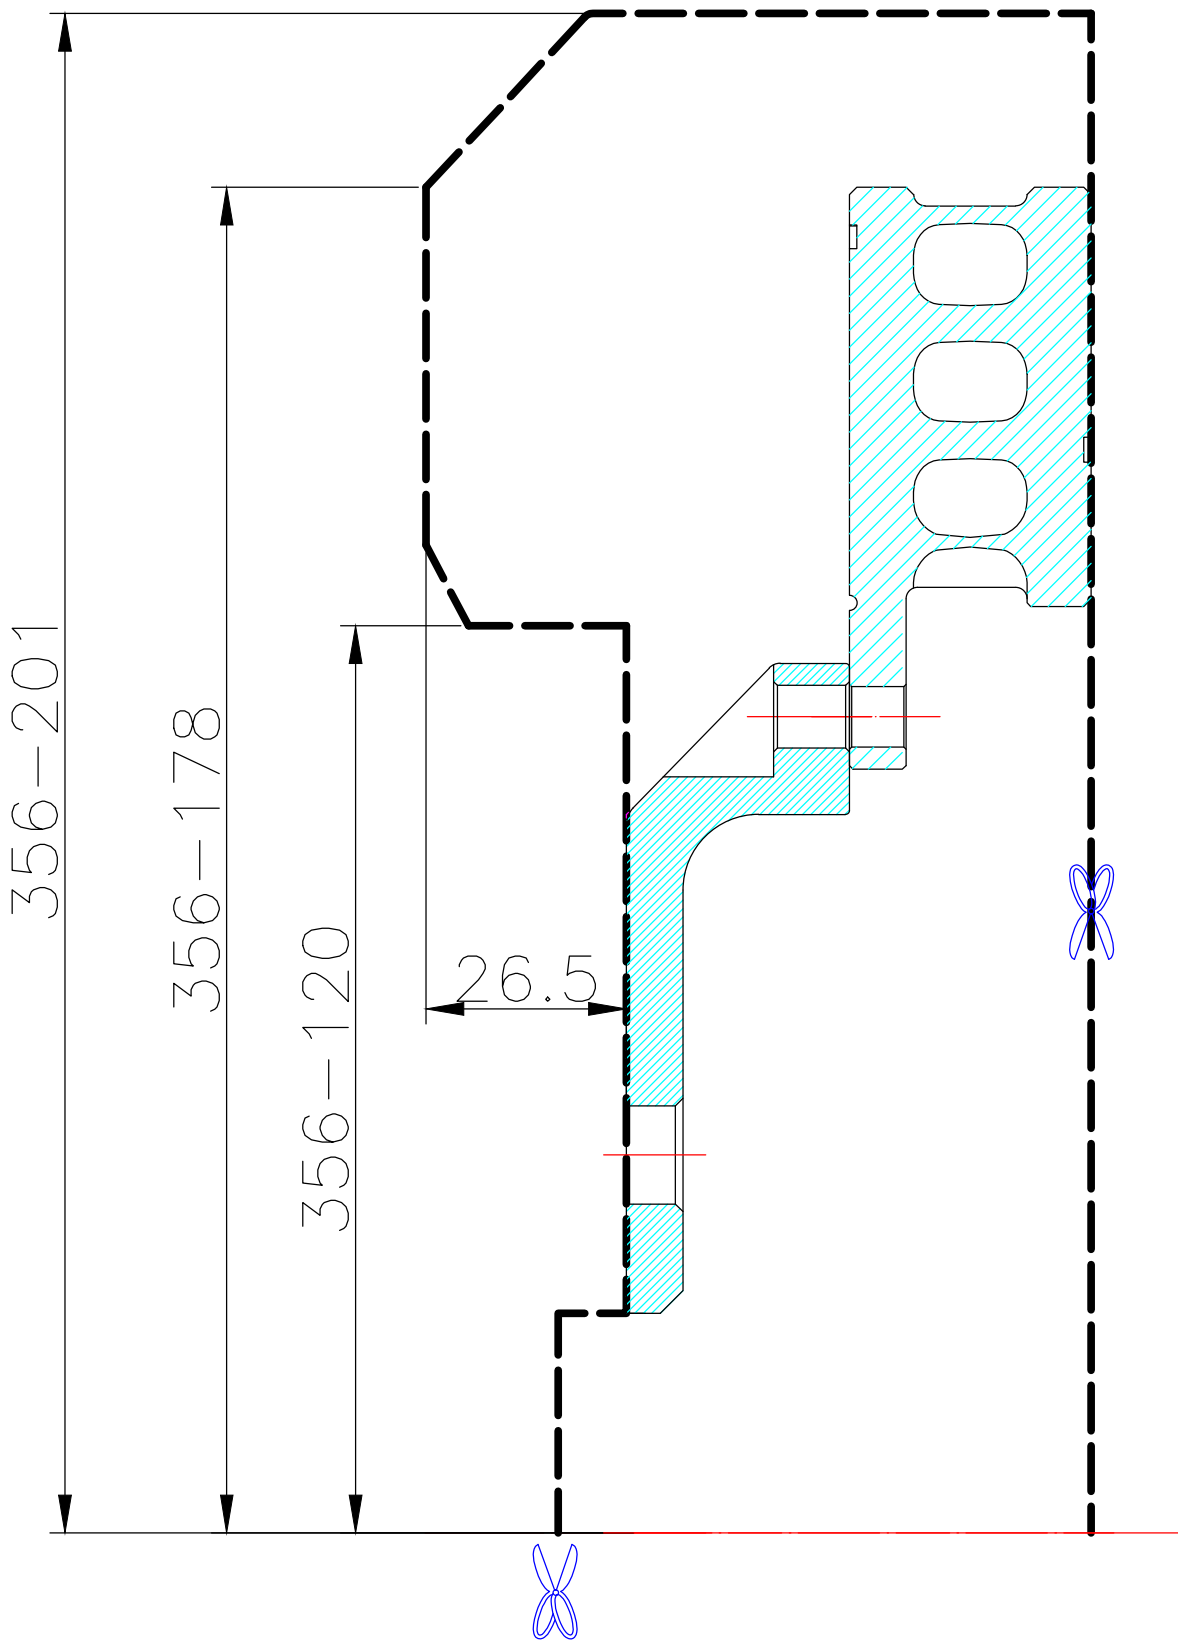

WHEEL FITMENT TEMPLATES

SUBARU	IMPREZA GRB (STI)	08~11
PARTS NO.	ROTOR DIAMETER	FRONT/REAR
SU13-4-8	356X 32	FRONT
		PCD
		5 X 114.3

The wheel fitment is only for your reference and it can not 100% ensure the clearance between caliper and rim is ok. if there is any interference issue, please change your wheel as possible.