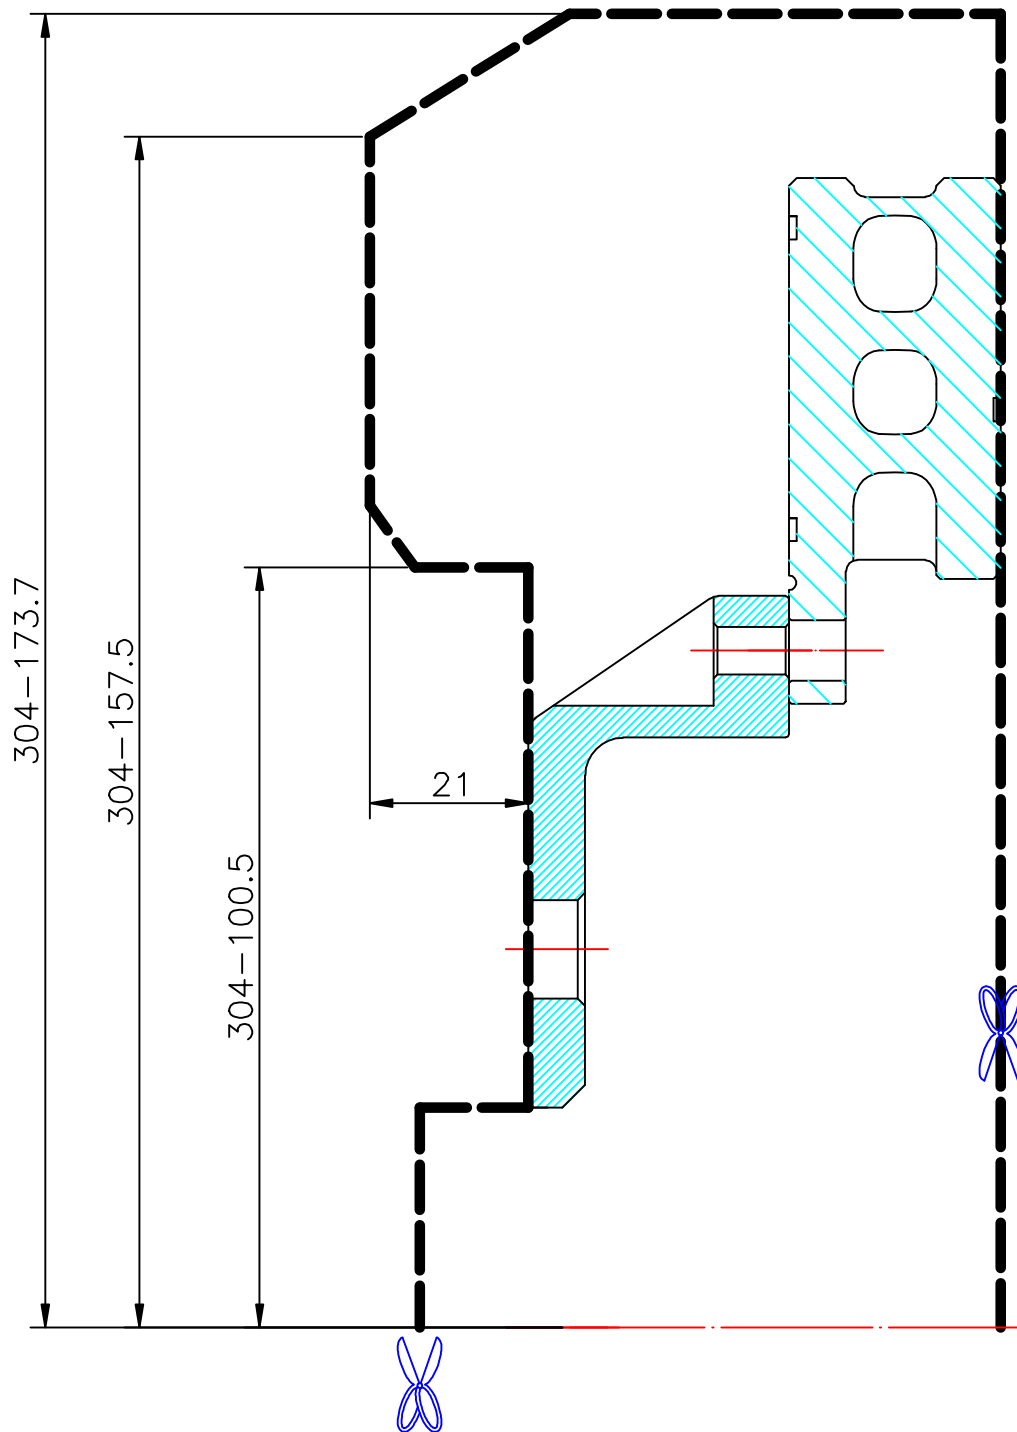

WHEEL FITMENT TEMPLATES

| | | | |
|------------------|-----------------------|-------------------|------------|
| SUBARU | | WRX AWD | 14~UP |
| PARTS NO. | ROTOR DIAMETER | FRONT/REAR | PCD |
| SU16-8 | 304 X 28 | FRONT | 5 X 114.3 |

The wheel fitment is only for your reference and it can not 100% ensure the clearance between caliper and rim is ok. if there is any interference issue, please change your wheel as possible.