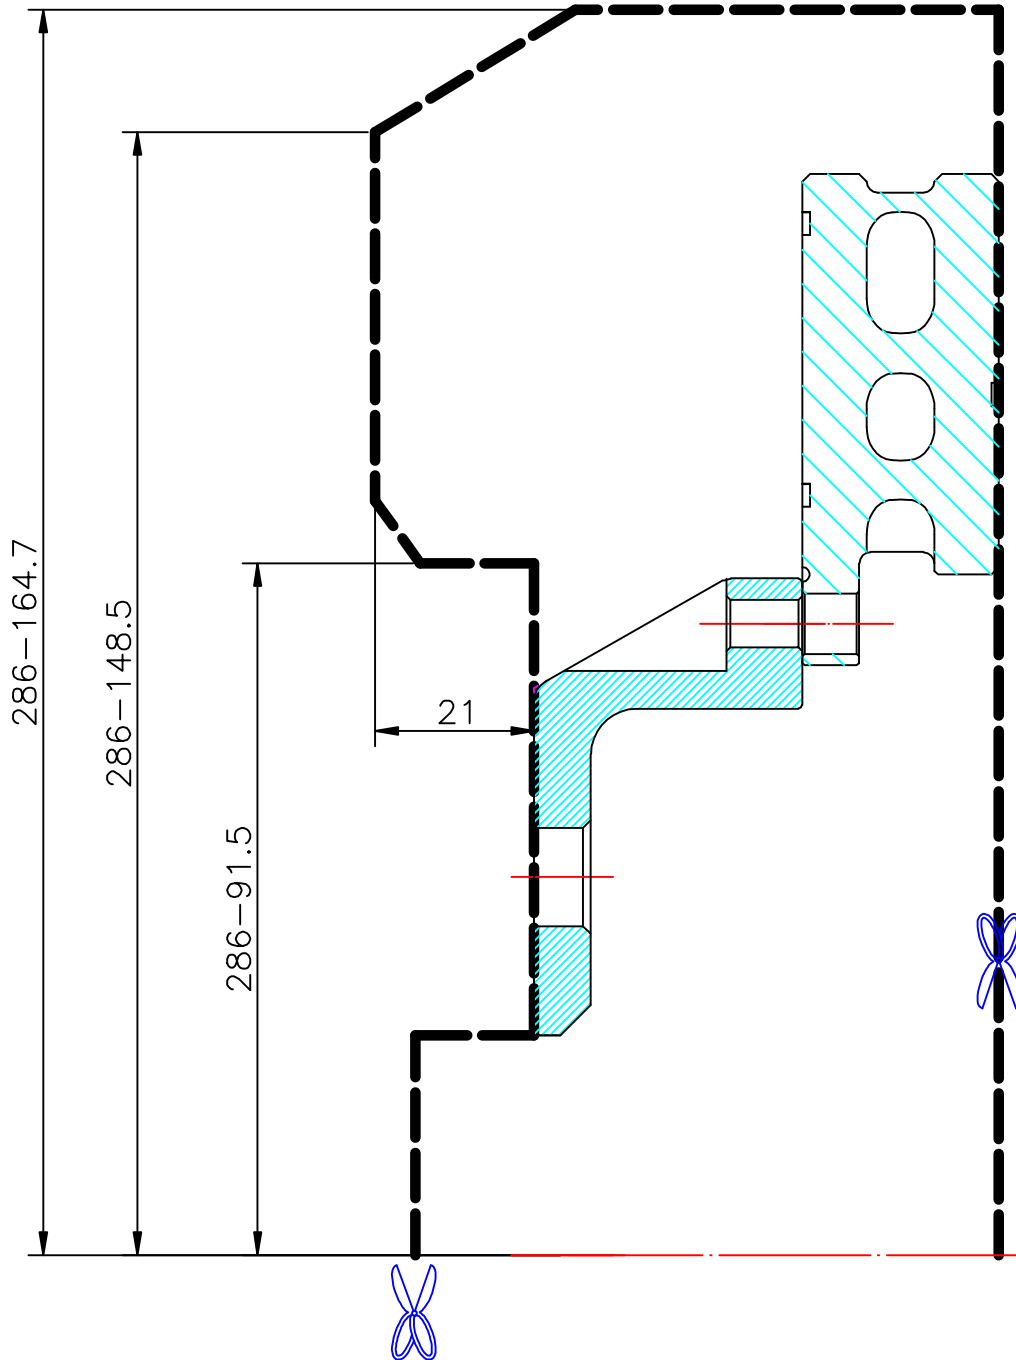

# WHEEL FITMENT TEMPLATES

SUBARU		WRX AWD	14~UP
PARTS NO.	ROTOR DIAMETER	FRONT/REAR	PCD
SU16-8	286 X 26	FRONT	5 X 114.3

**The wheel fitment is only for your reference and it can not 100% ensure the clearance between caliper and rim is ok. if there is any interference issue, please change your wheel as possible.**