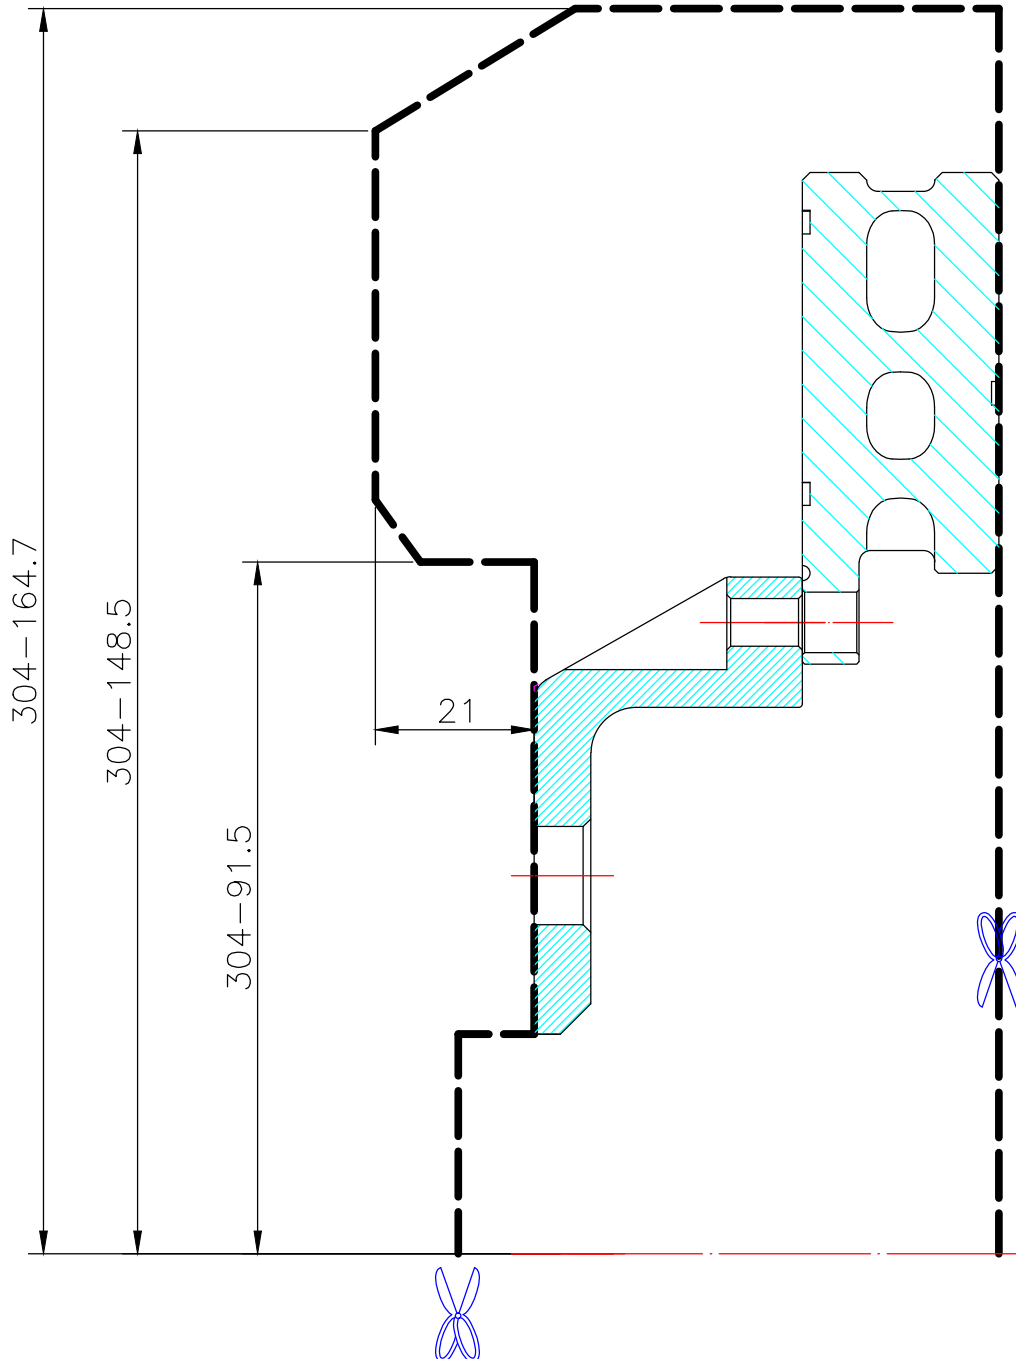

# WHEEL FITMENT TEMPLATES

SUBARU	IMPREZA GRB (WRX)	07~11
PARTS NO.	ROTOR DIAMETER	FRONT/REAR
SU13-8	286 X 26	FRONT
		PCD
		5 X 100

The wheel fitment is only for your reference and it can not 100% ensure the clearance between caliper and rim is ok. if there is any interference issue, please change your wheel as possible.