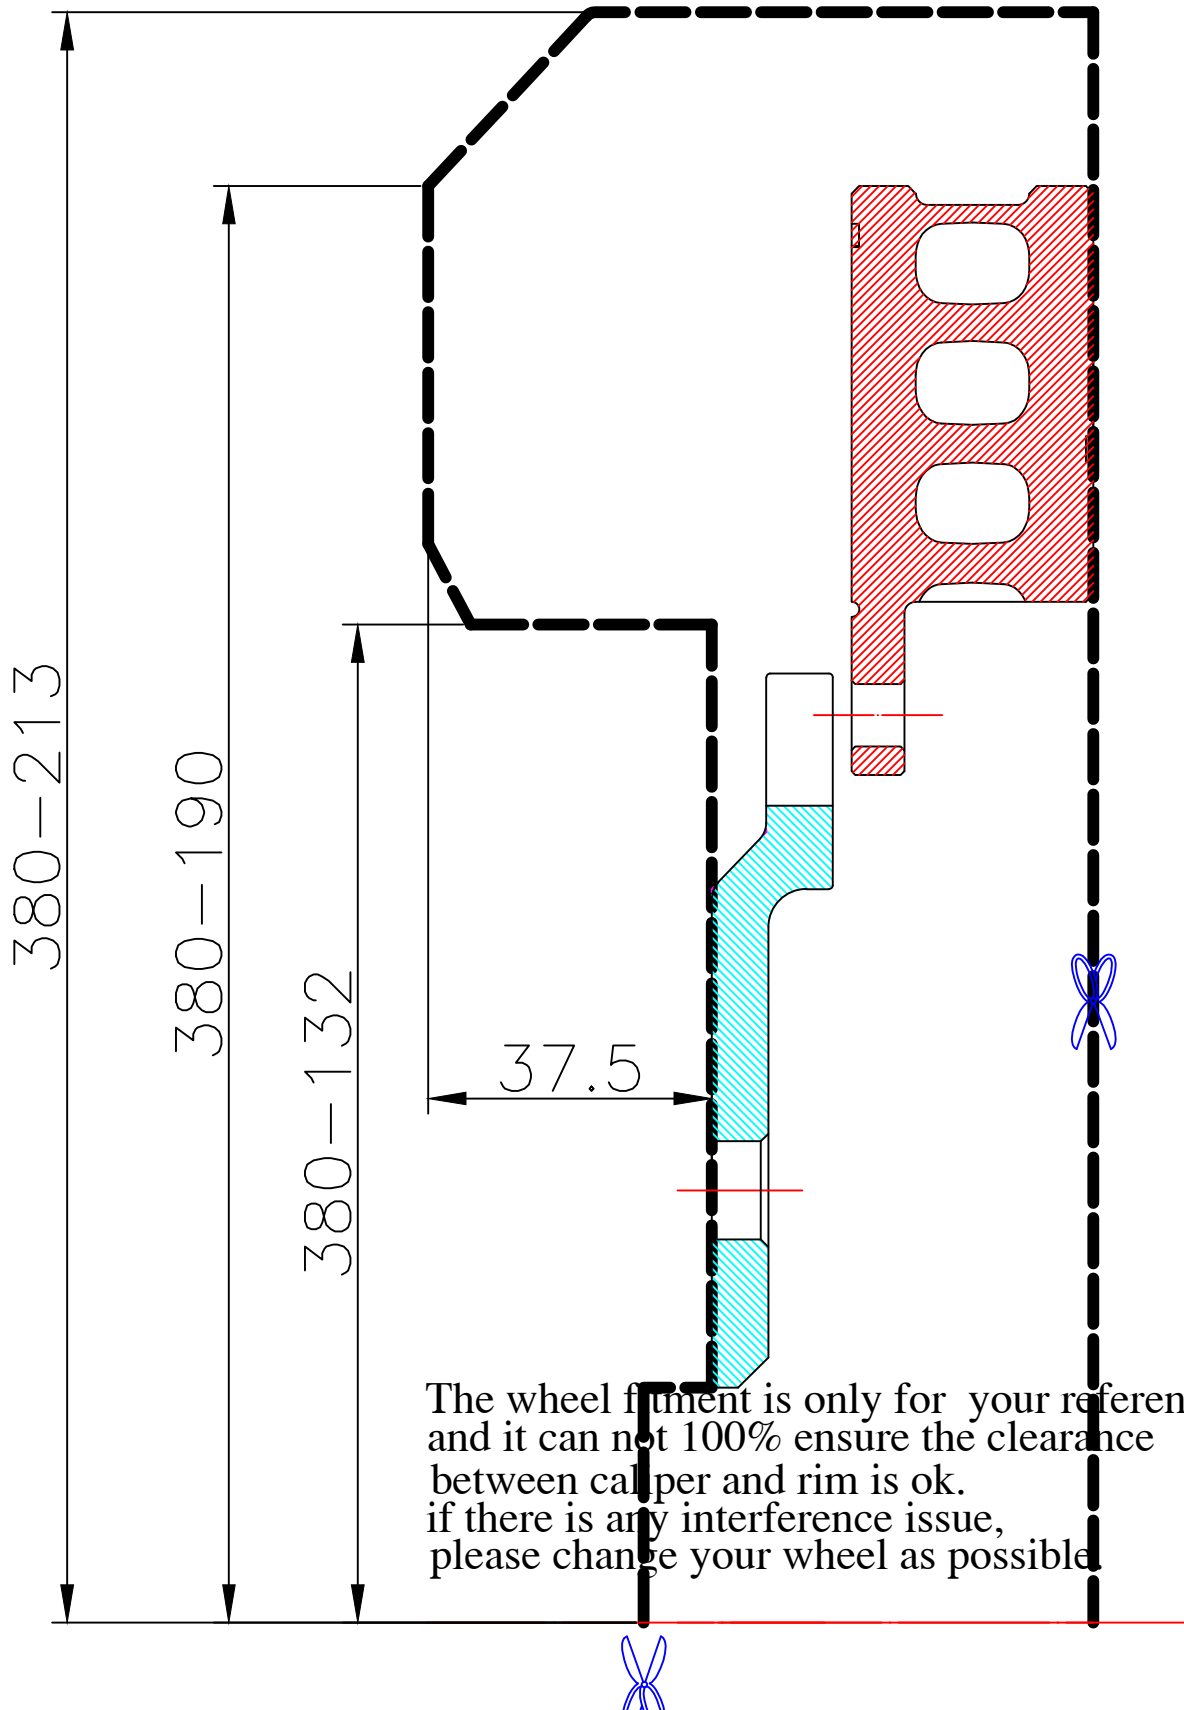

# WHEEL FITMENT TEMPLATES

TOYOTA	SCION XB	07~UP	
PARTS NO.	ROTOR DIAMETER	FRONT/REAR	PCD
TO13-8-R	380X 32	REAR	5 X 114.3

The wheel fitment is only for your reference and it can not 100% ensure the clearance between caliper and rim is ok. if there is any interference issue, please change your wheel as possible.