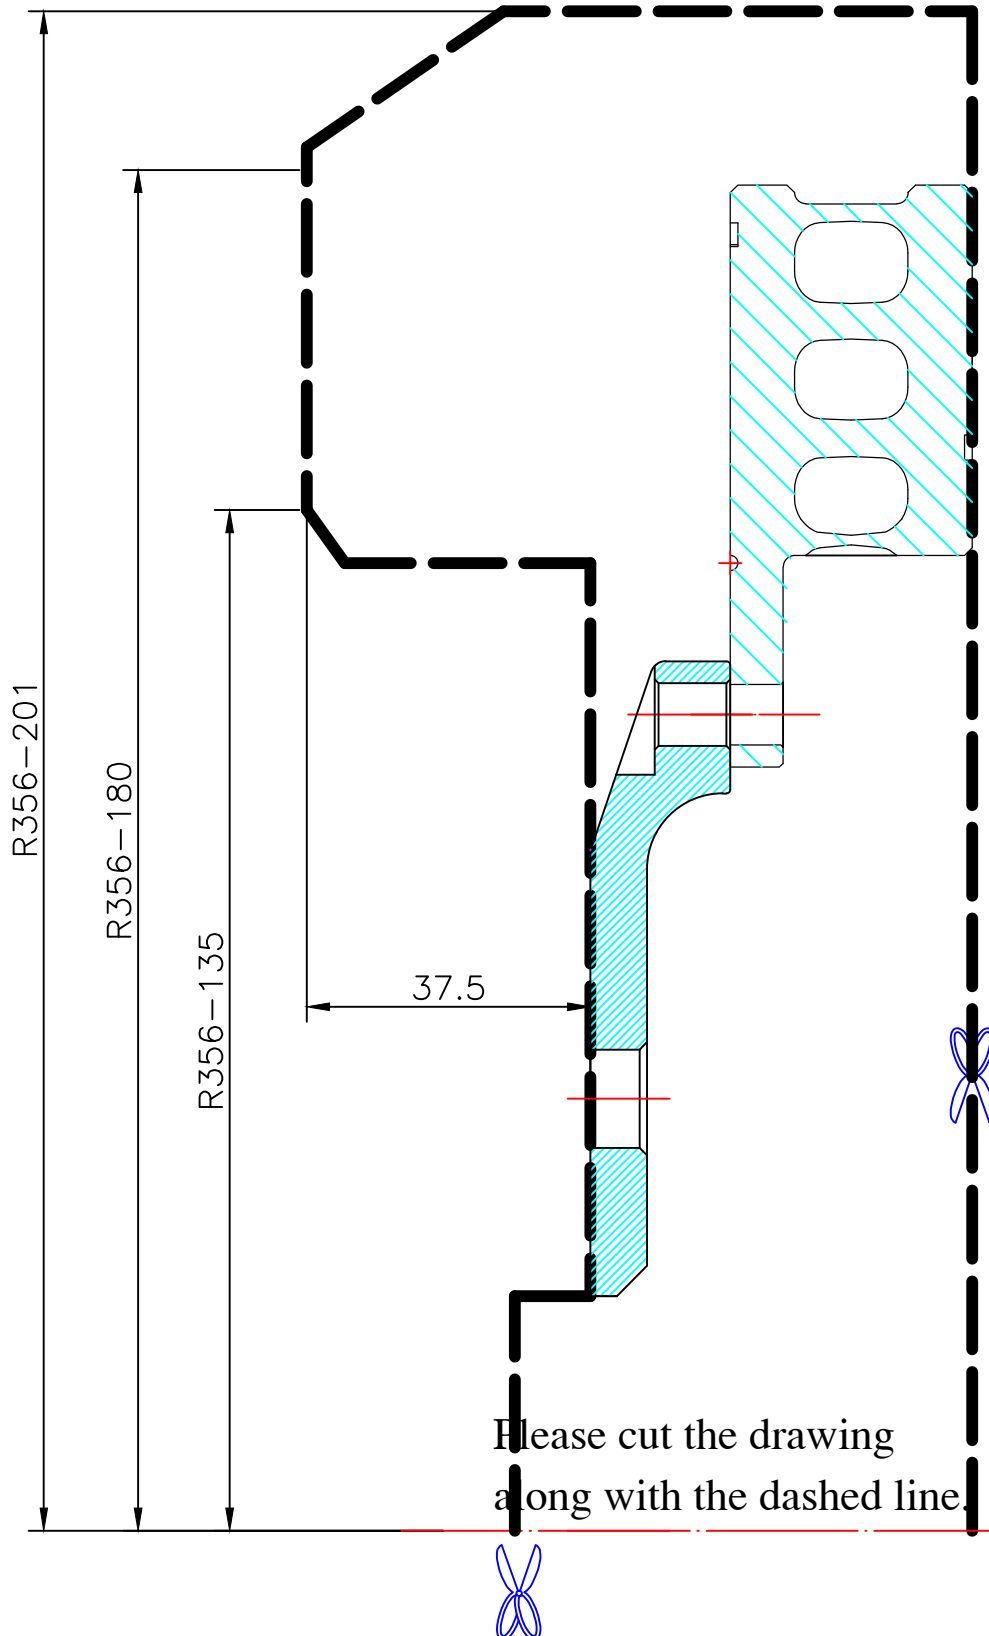

WHEEL FITMENT TEMPLATES

TOYOTA	SCION XB		07~UP
PARTS NO.	ROTOR DIAMETER	FRONT/REAR	PCD
TO13-8-R	356X 32	REAR	5 X 114.3

The wheel fitment is only for your reference and it can not 100% ensure the clearance between caliper and rim is ok. if there is any interference issue, please change your wheel as possible.