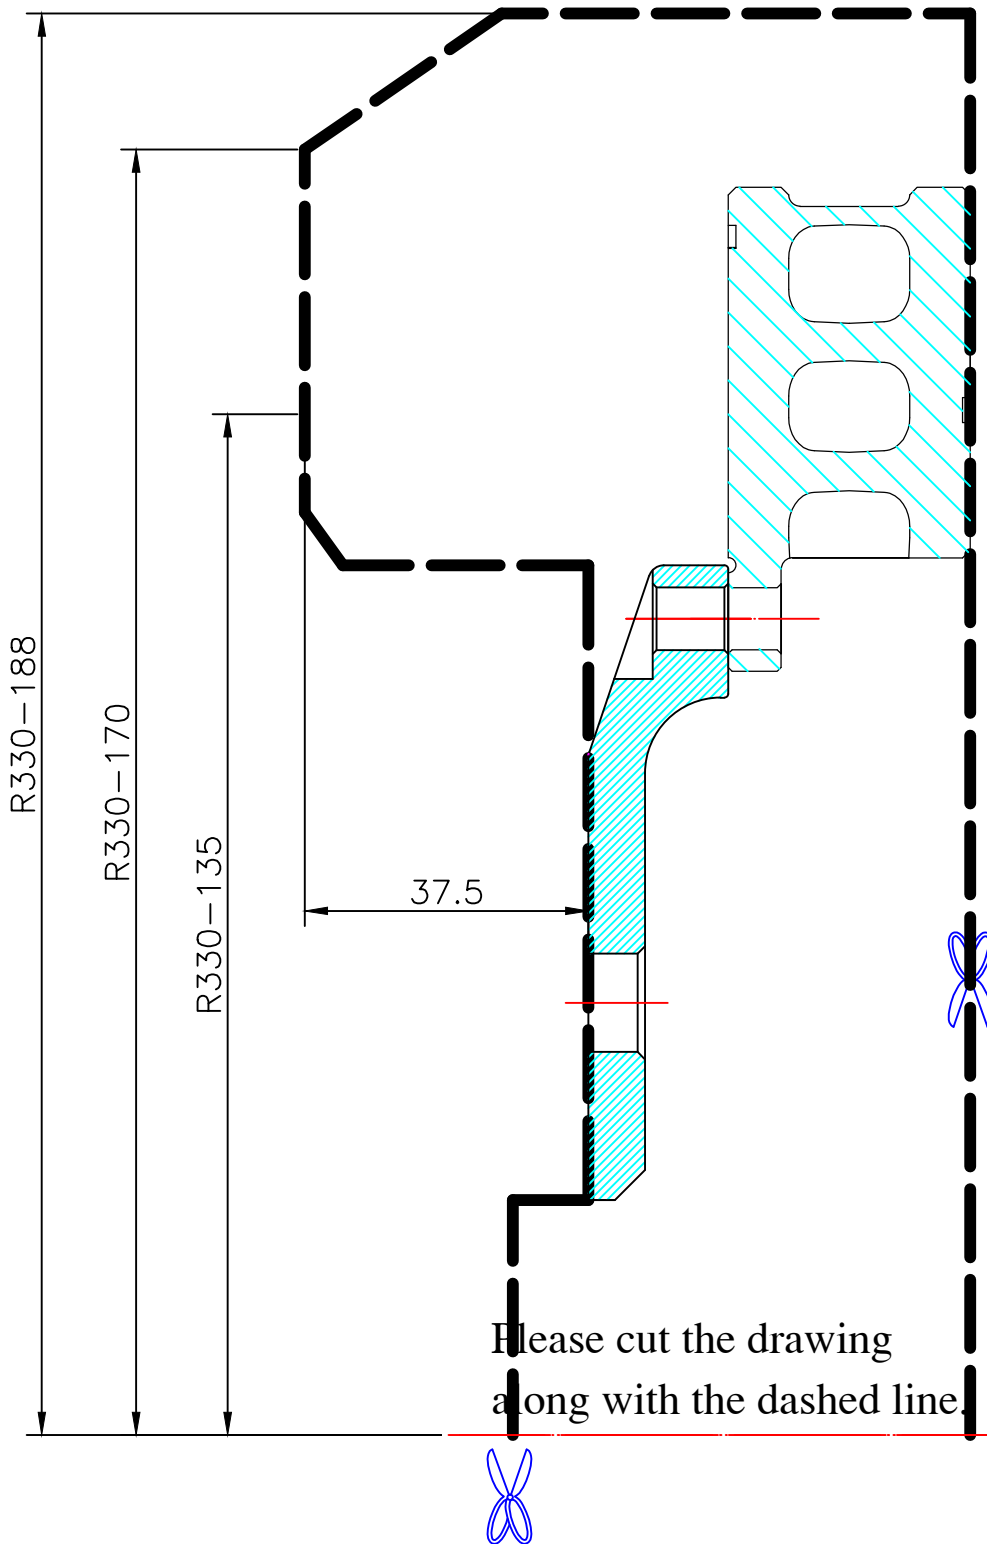

# WHEEL FITMENT TEMPLATES

TOYOTA	SCION XB	07~UP
PARTS NO.	ROTOR DIAMETER	FRONT/REAR
TO13-8-R	330X 32	REAR
		PCD
		5 X 114.3

The wheel fitment is only for your reference and it can not 100% ensure the clearance between caliper and rim is ok. if there is any interference issue, please change your wheel as possible.