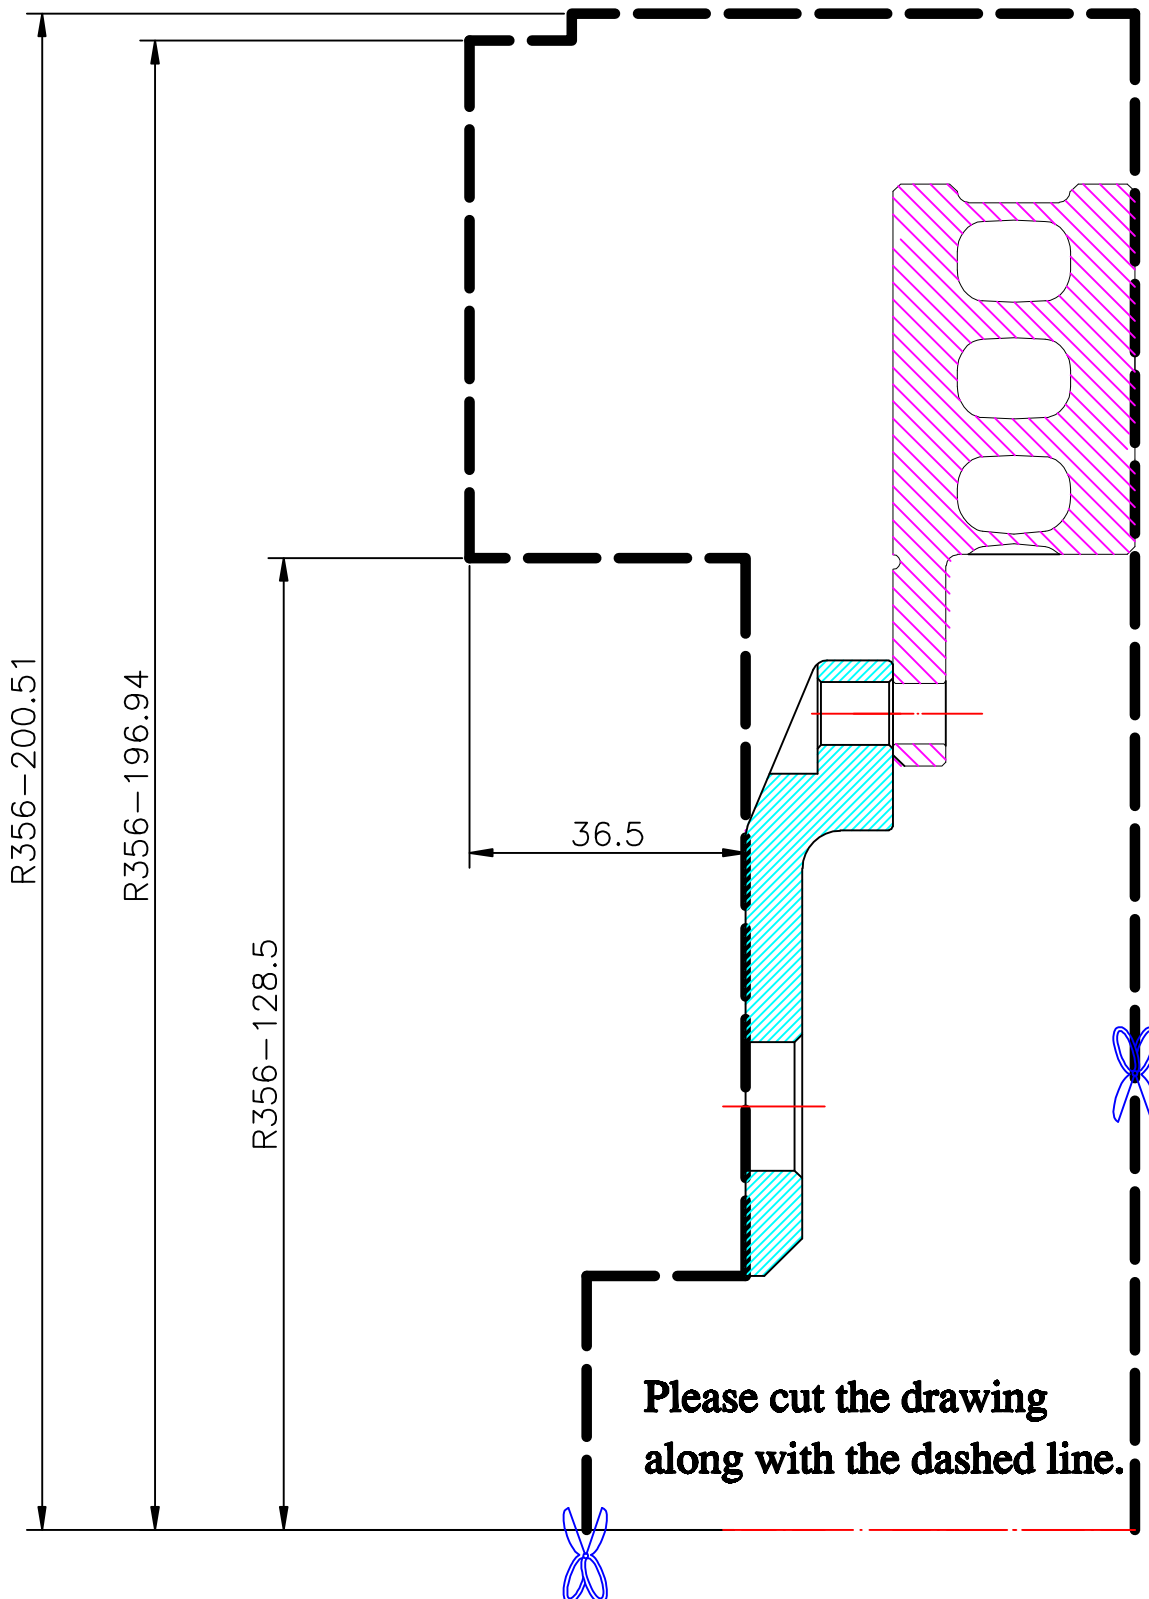

WHEEL FITMENT TEMPLATES

BMW	MINI COOPER S 5D (F55)	14~UP	
PARTS NO.	ROTOR DIAMETER	FRONT/REAR	PCD
BM12-7-8-R	356 X 32	REAR	5X112

The wheel fitment is only for your reference and it can not 100% ensure the clearance between caliper and rim is ok. if there is any interference issue, please change your wheel as possible.