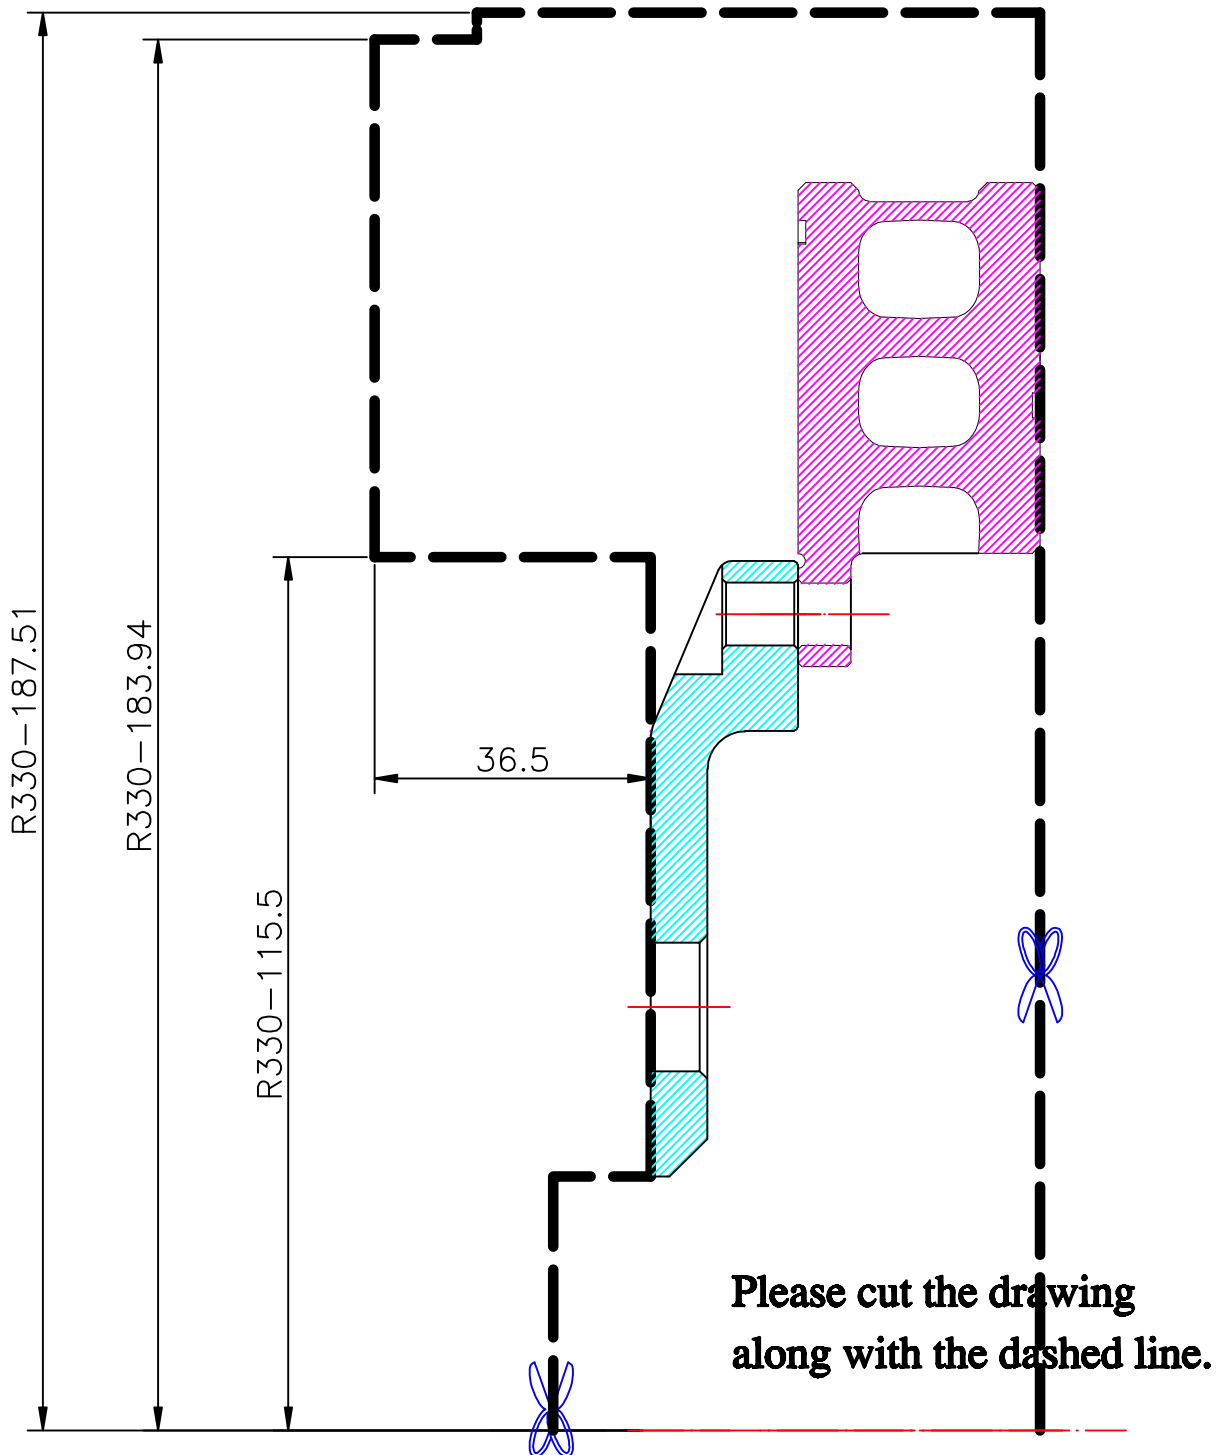

WHEEL FITMENT TEMPLATES

BMW	MINI COOPER S 5D (F55)	14~UP	
PARTS NO.	ROTOR DIAMETER	FRONT/REAR	PCD
BM12-7-8-R	330 X 32	REAR	5X112

The wheel fitment is only for your reference and it can not 100% ensure the clearance between caliper and rim is ok. if there is any interference issue, please change your wheel as possible.