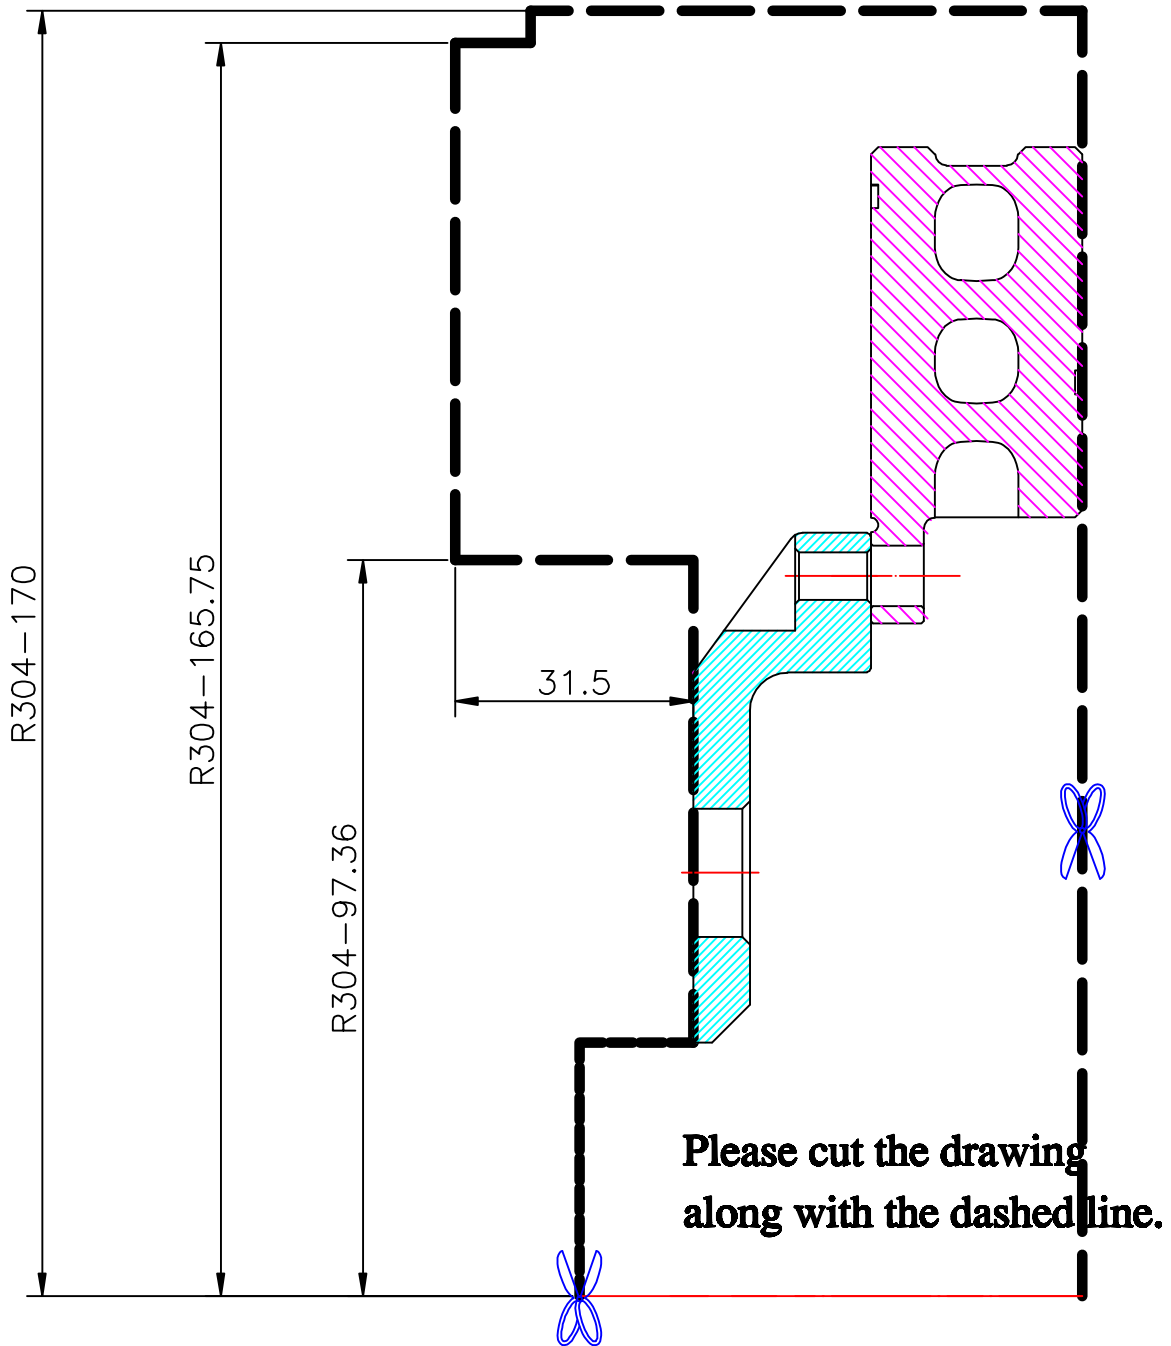

WHEEL FITMENT TEMPLATES

BMW	MINI COOPER S 5D (F55)	14~UP	
PARTS NO.	ROTOR DIAMETER	FRONT/REAR	PCD
BM12-7-8-R	304X 28	REAR	5X112

The wheel fitment is only for your reference and it can not 100% ensure the clearance between caliper and rim is ok. if there is any interference issue, please change your wheel as possible.