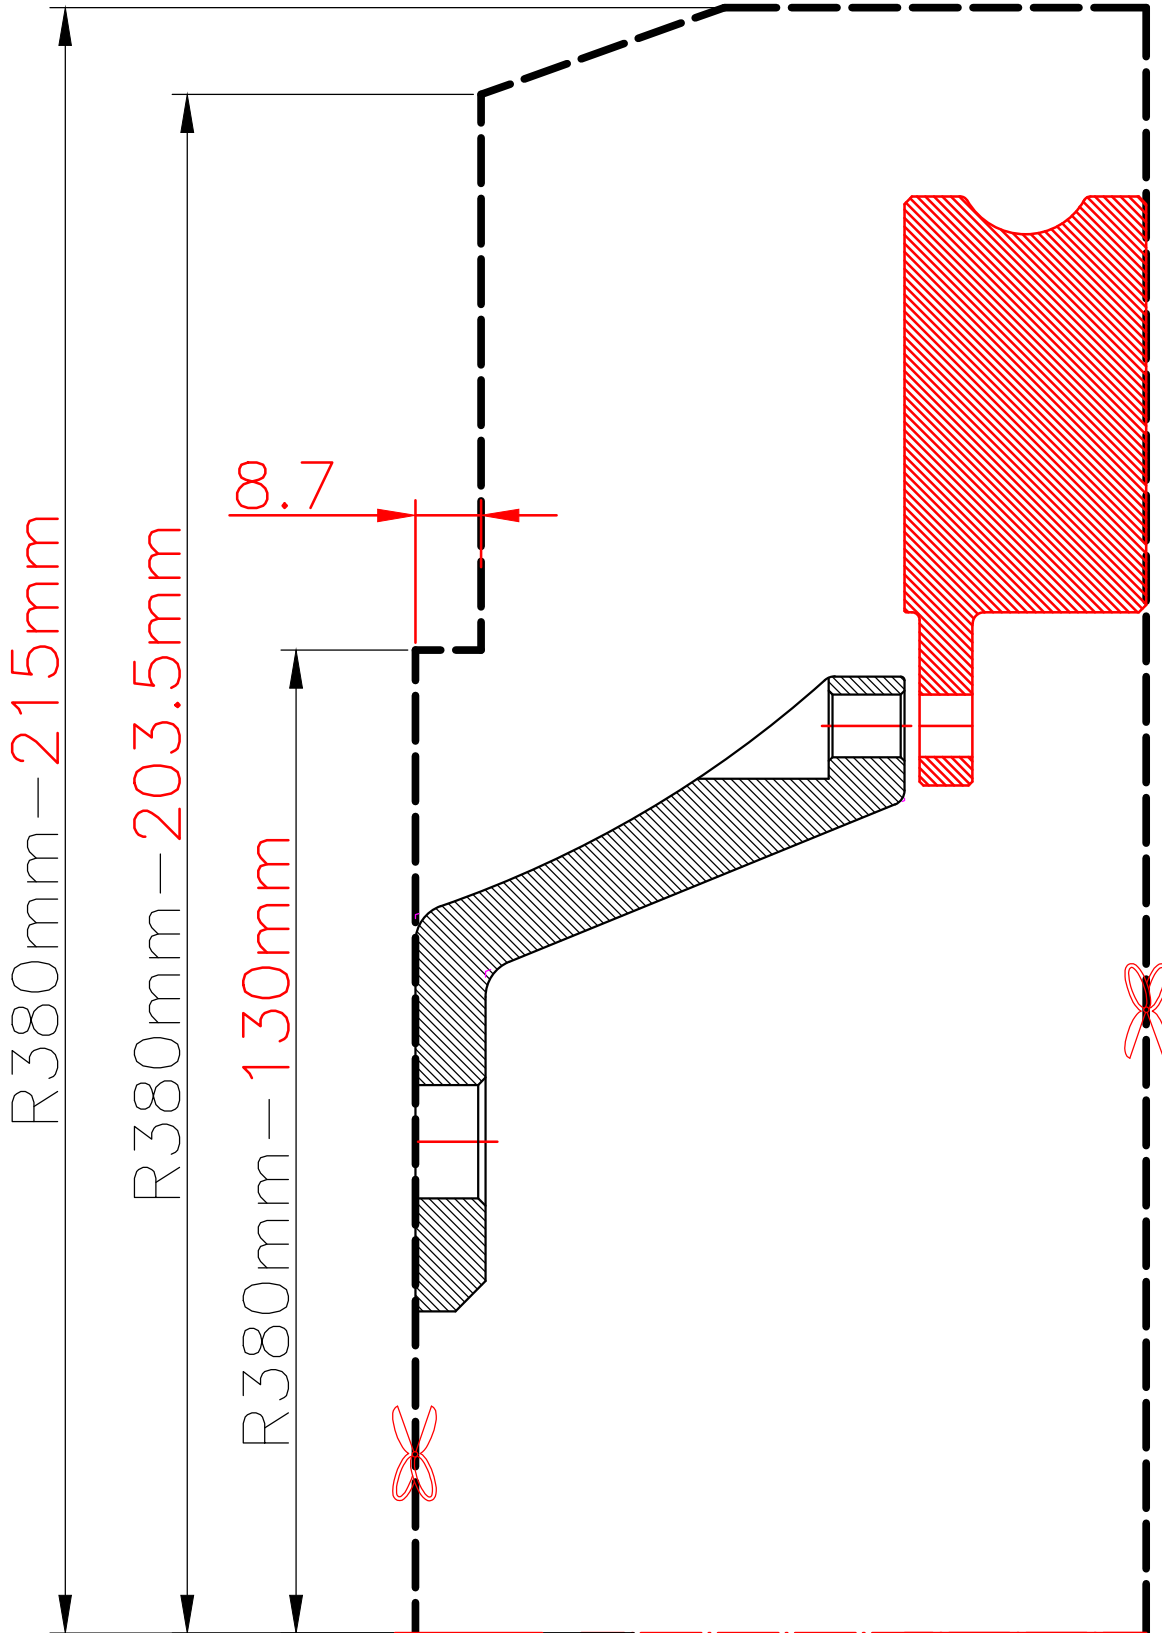

WHEEL FITMENT TEMPLATES

BENZ		W463 G350		2014	
BE81-1-R		380 X 32		REAR	
				5 X 130	

The wheel fitment is only for your reference and it can not 100% ensure the clearance between caliper and rim is ok. if there is any interference issue, please change your wheel as possible.