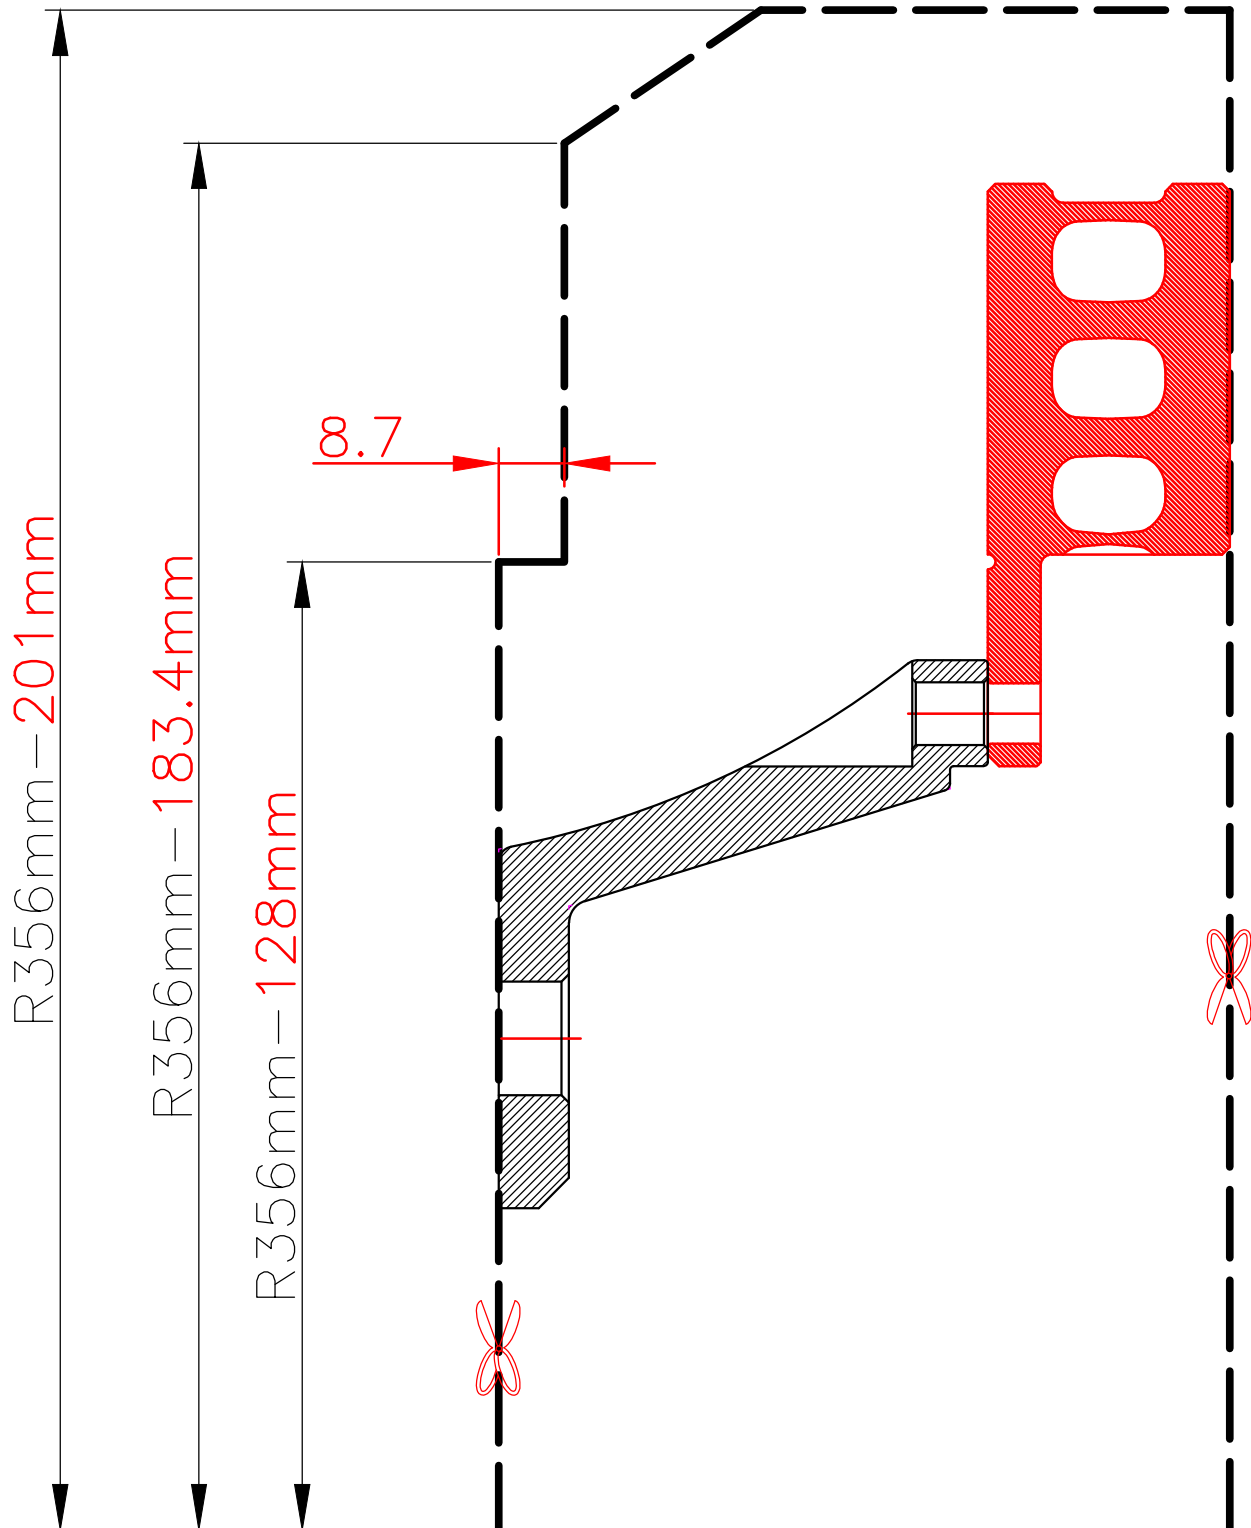

WHEEL FITMENT TEMPLATES

BENZ		W463 G350		2014	
BE81-1-R		356X 32		REAR	
				5 X 130	

The wheel fitment is only for your reference and it can not 100% ensure the clearance between caliper and rim is ok. if there is any interference issue, please change your wheel as possible.