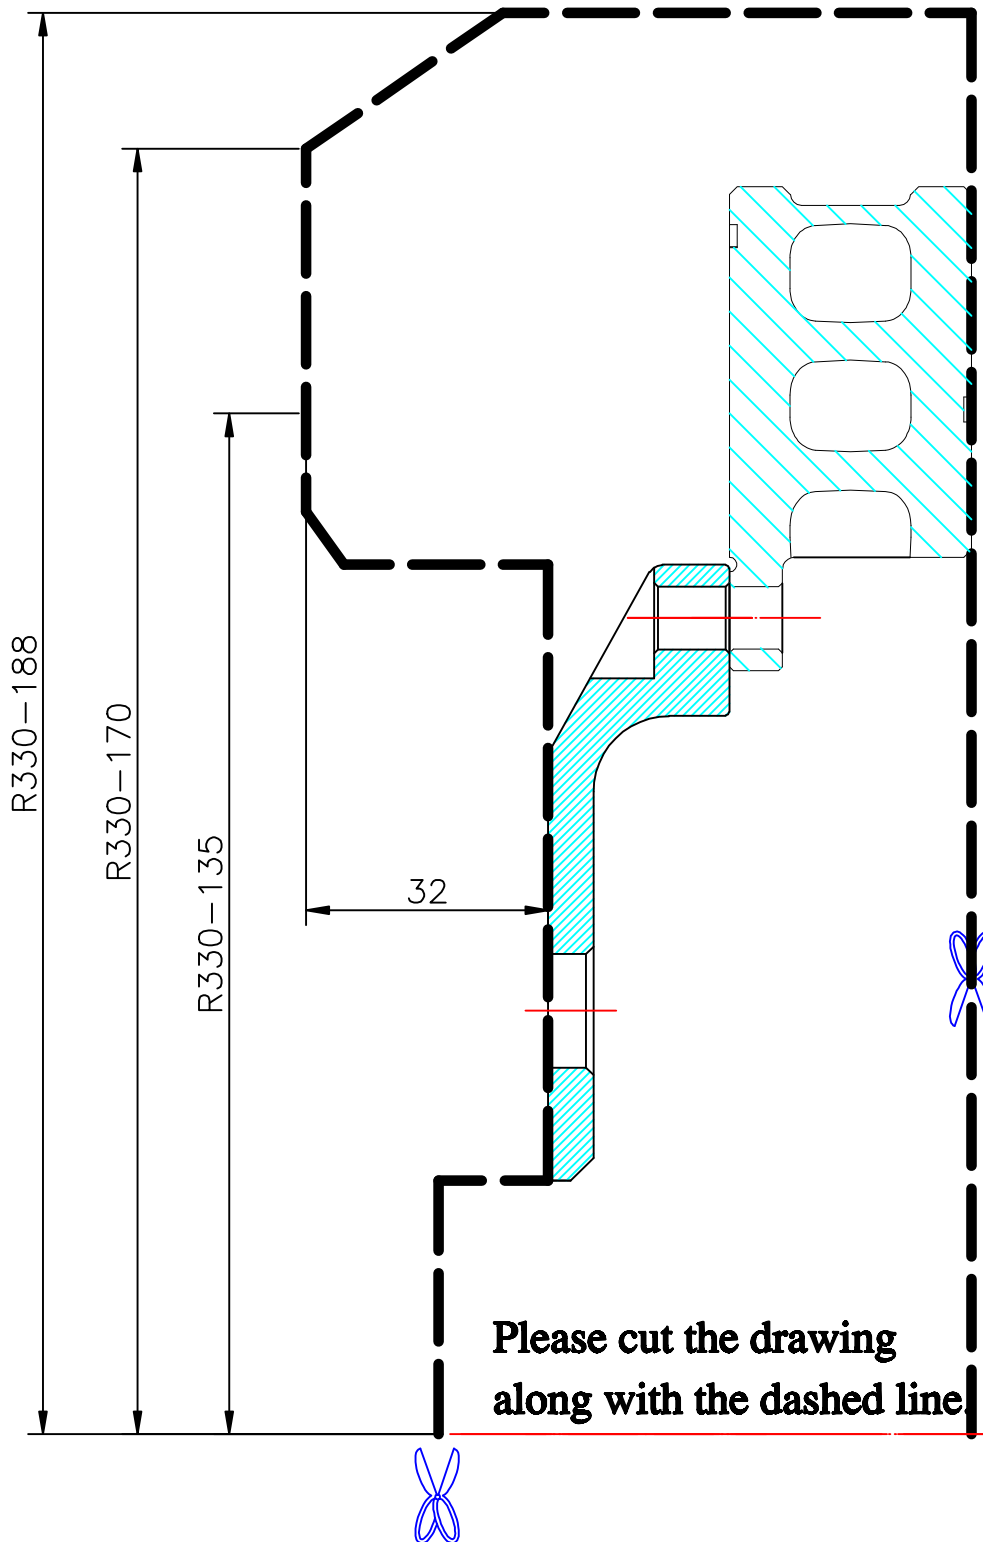

WHEEL FITMENT TEMPLATES

BENZ	W204 C63 AMG	07~UP	
PARTS NO.	ROTOR DIAMETER	FRONT/REAR	PCD
BE59-1-8-R	356X 32	REAR	5 X 112

The wheel fitment is only for your reference and it can not 100% ensure the clearance between caliper and rim is ok. if there is any interference issue, please change your wheel as possible.