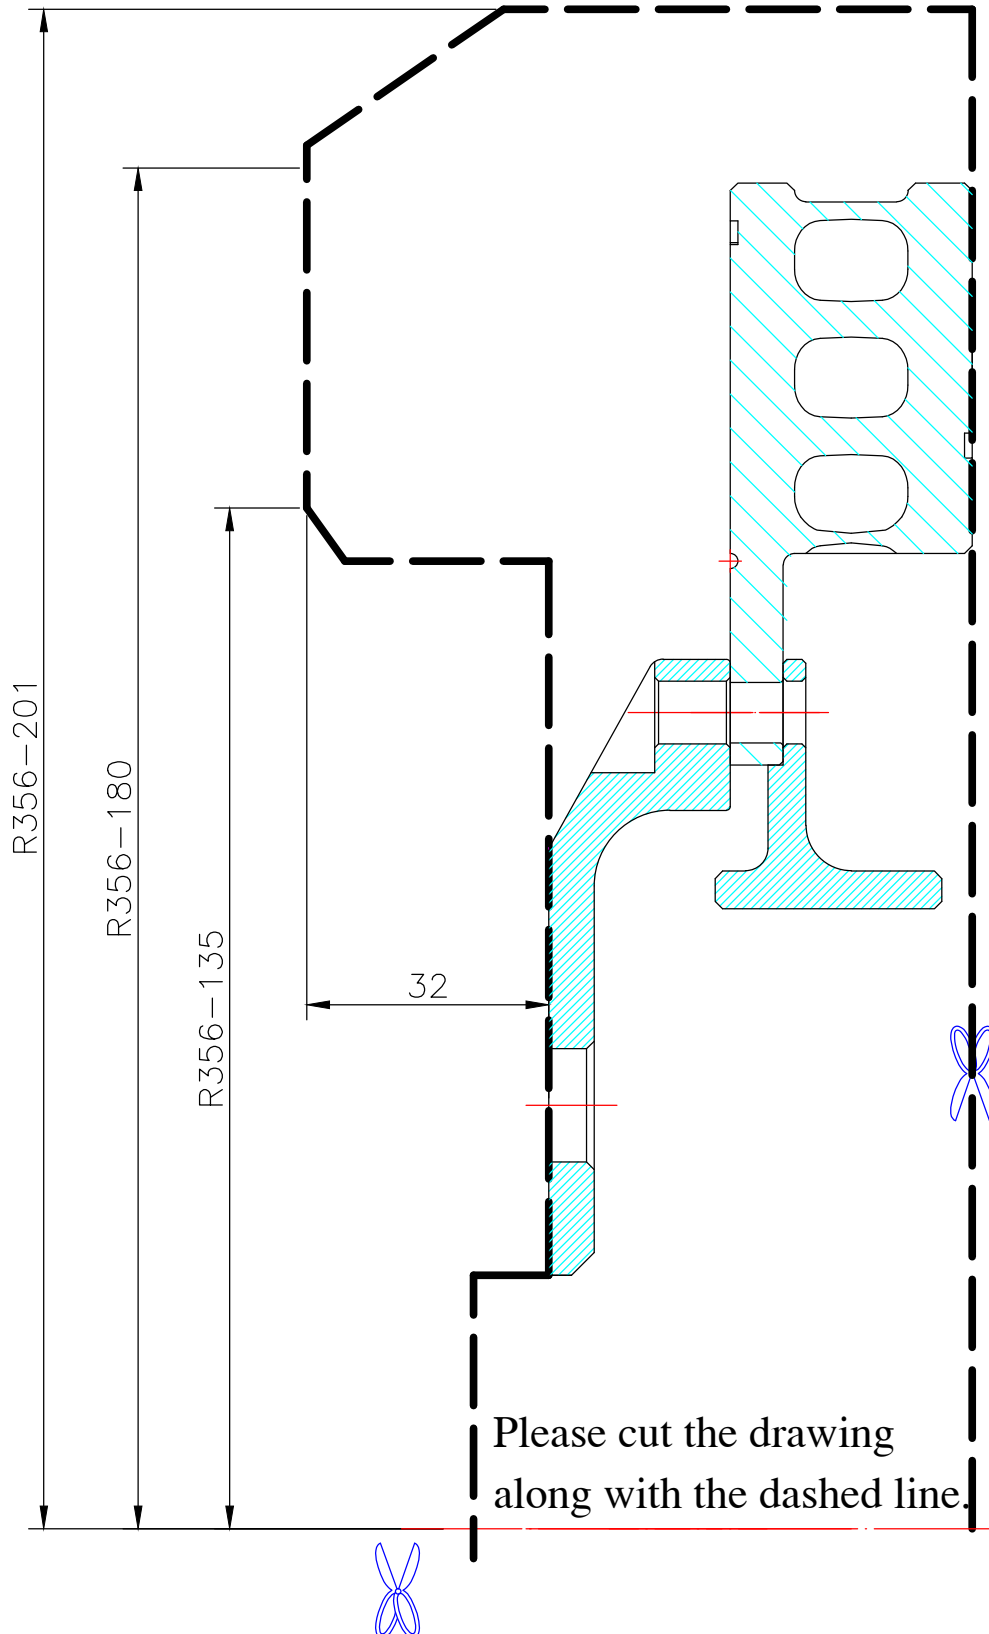

# WHEEL FITMENT TEMPLATES

BENZ	W204 C300	07~UP	
PARTS NO.	ROTOR DIAMETER	FRONT/REAR	PCD
BE57-8-R	356X 32	REAR	5 X 112

The wheel fitment is only for your reference and it can not 100% ensure the clearance between caliper and rim is ok. if there is any interference issue, please change your wheel as possible.