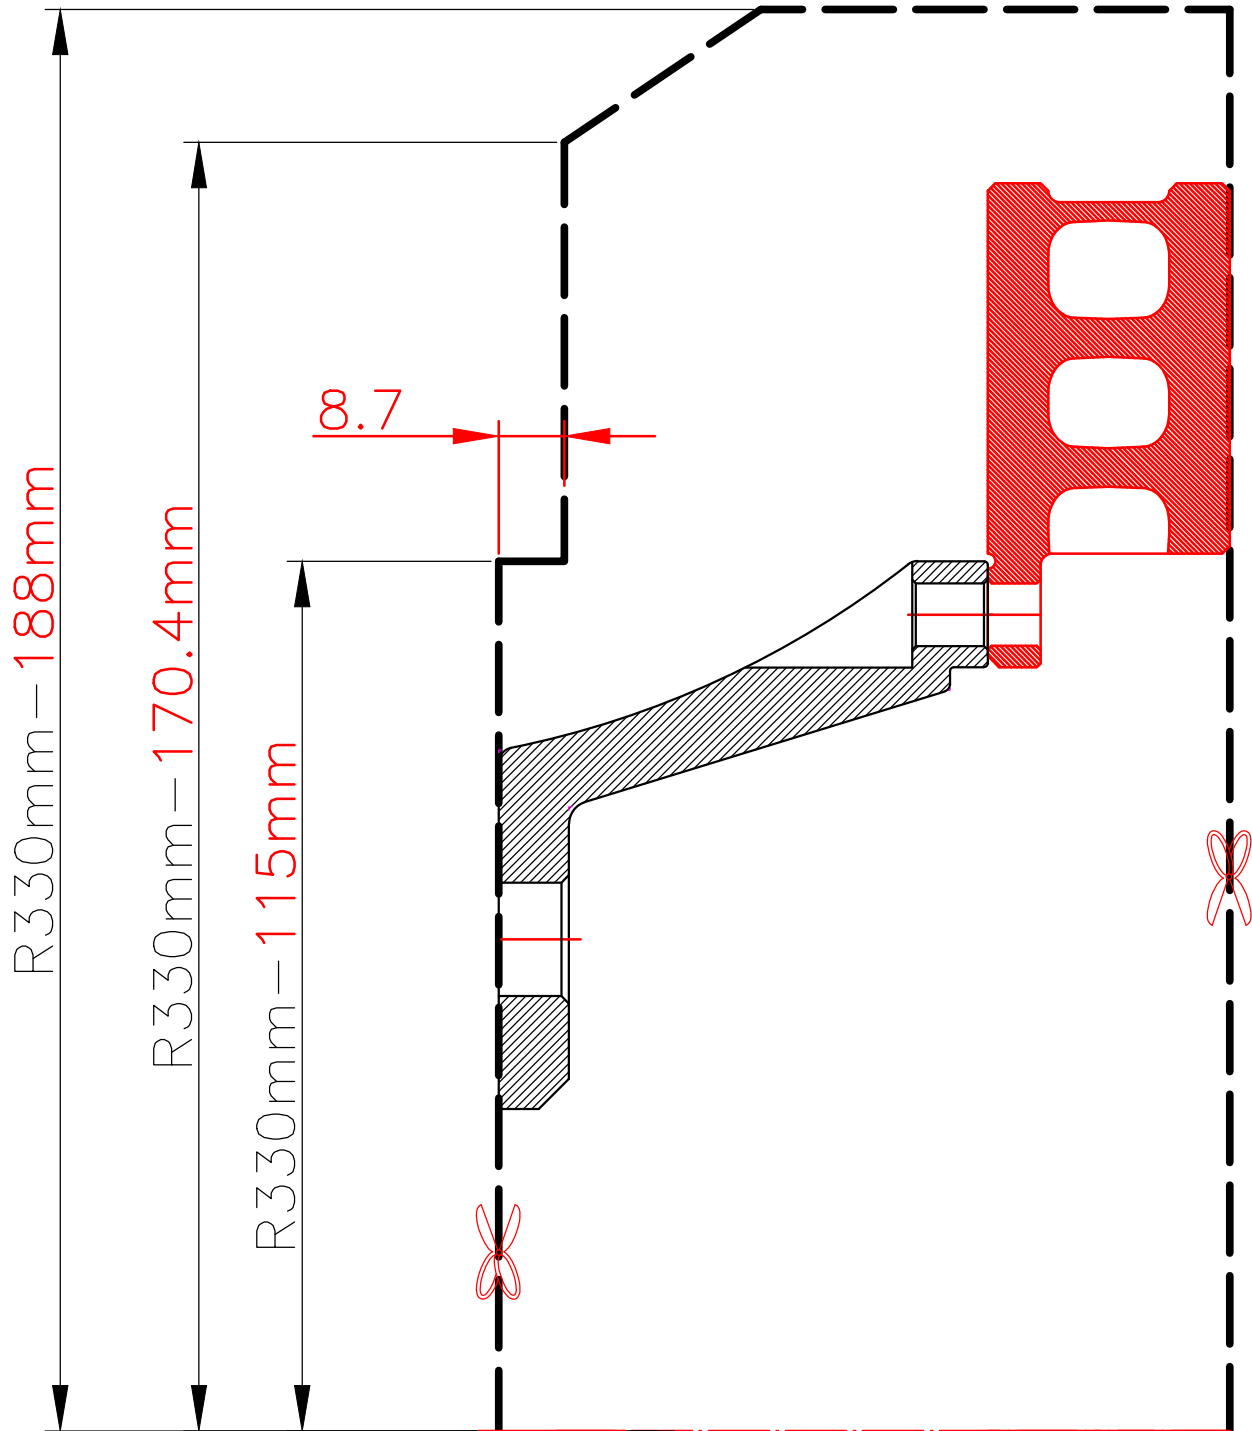

WHEEL FITMENT TEMPLATES

BENZ		W463 G350		2014
BE81-1-R	330 X 32	REAR	5 X 130	

The wheel fitment is only for your reference and it can not 100% ensure the clearance between caliper and rim is ok. if there is any interference issue, please change your wheel as possible.