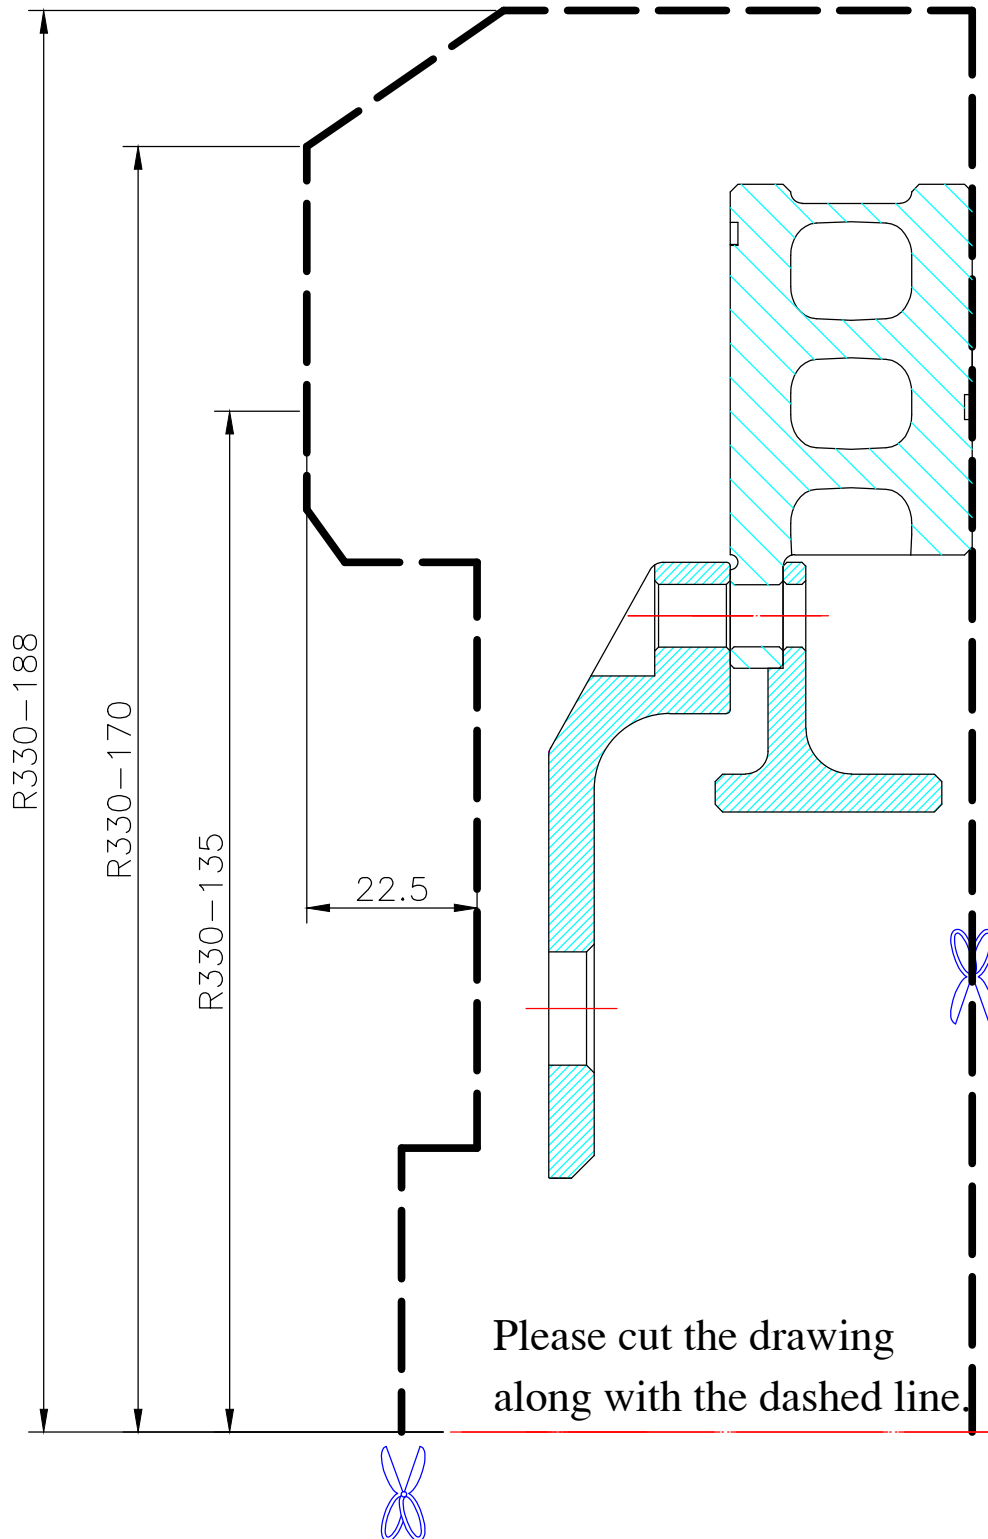

# WHEEL FITMENT TEMPLATES

BENZ	W204 C300	07~UP	
PARTS NO.	ROTOR DIAMETER	FRONT/REAR	PCD
BE57-8-R	330X 32	REAR	5 X 112

The wheel fitment is only for your reference and it can not 100% ensure the clearance between caliper and rim is ok. if there is any interference issue, please change your wheel as possible.