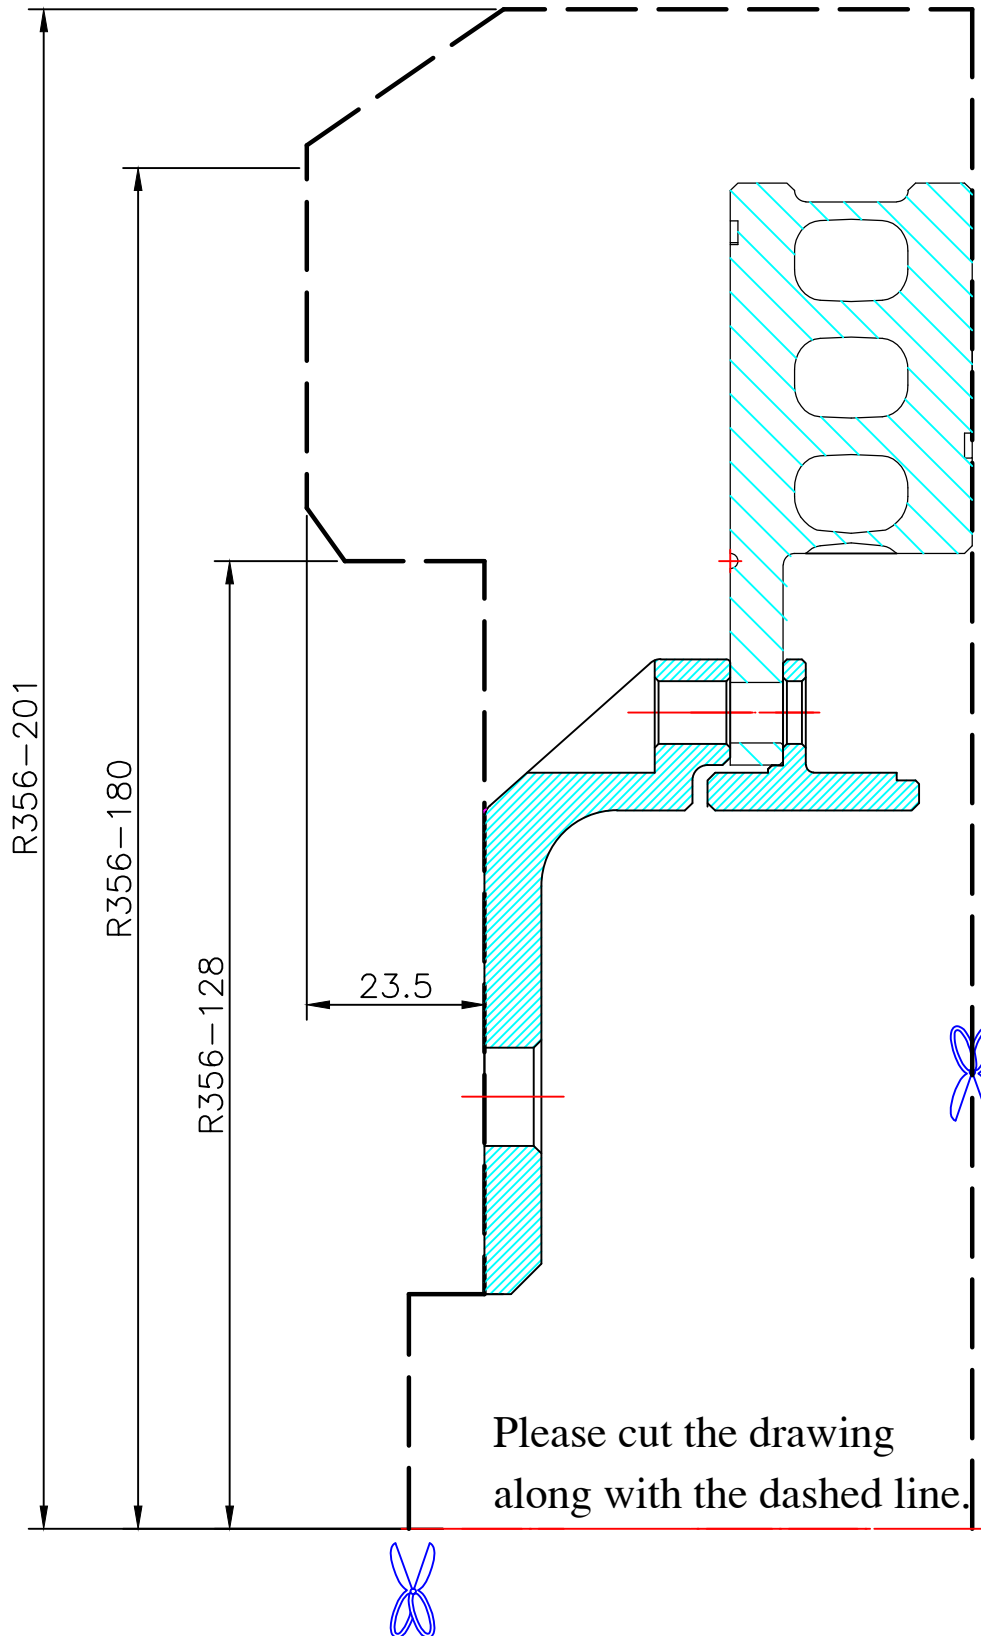

WHEEL FITMENT TEMPLATES

LEXUS	GS300 JZS161	98~05
PARTS NO.	ROTOR DIAMETER	FRONT/REAR
LE04-1-8-R	356X 32	REAR
		PCD
		5 X 114.3

The wheel fitment is only for your reference and it can not 100% ensure the clearance between caliper and rim is ok. if there is any interference issue, please change your wheel as possible.