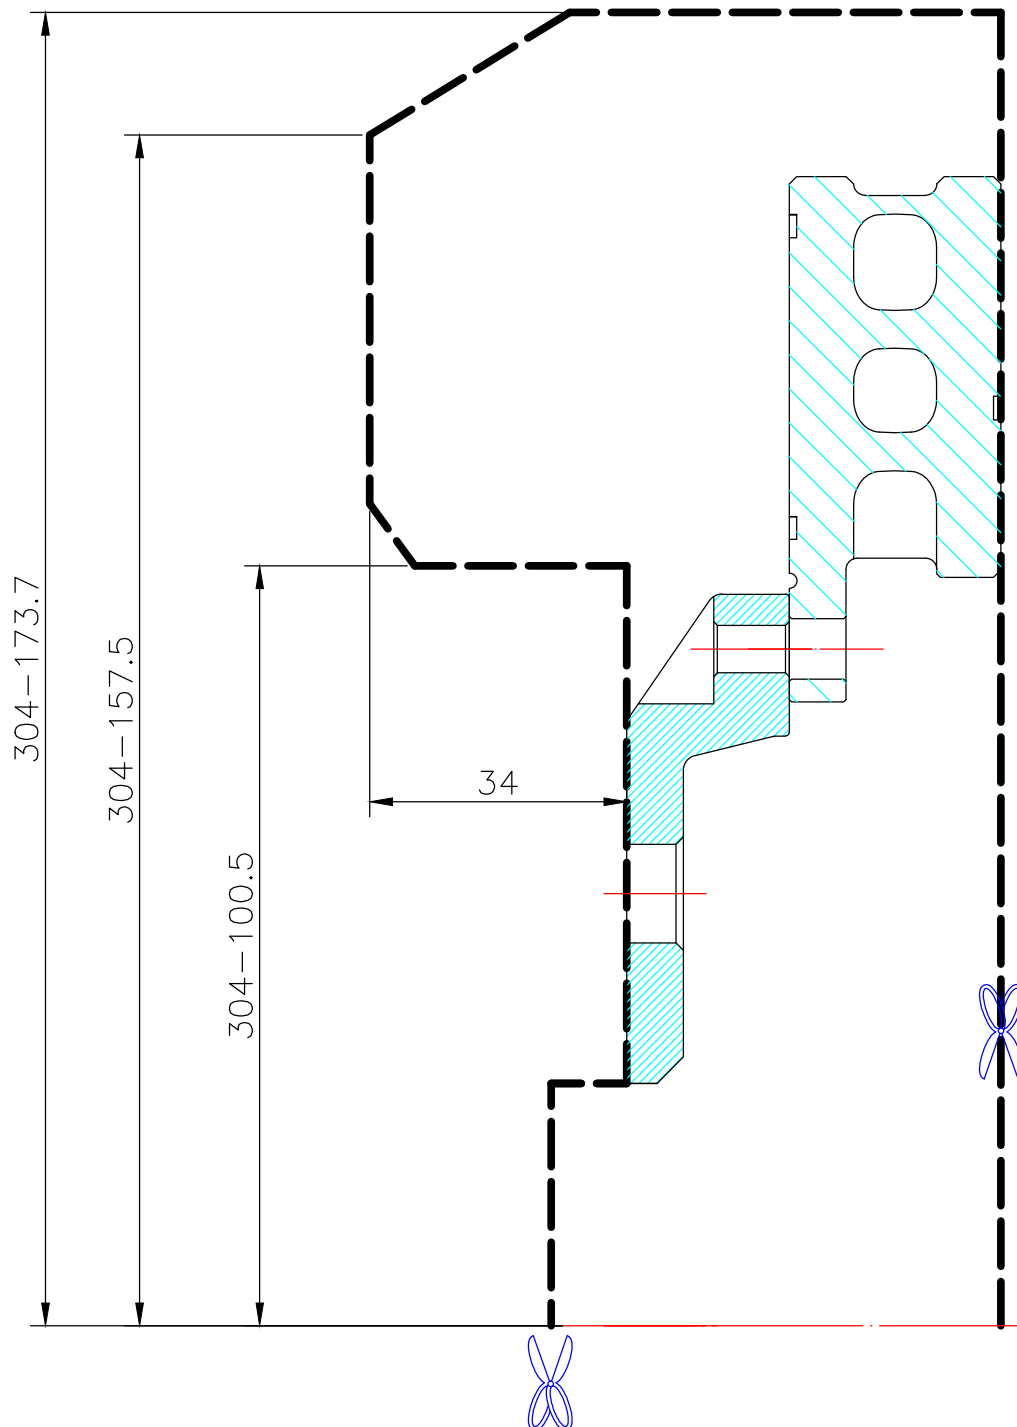

WHEEL FITMENT TEMPLATES

HONDA	CIVIC EP3 (JAPAN)	00~05	
PARTS NO.	ROTOR DIAMETER	FRONT/REAR	PCD
HO03-8	304 X 28	FRONT	5 X 114.3

The wheel fitment is only for your reference and it can not 100% ensure the clearance between caliper and rim is ok. if there is any interference issue, please change your wheel as possible.