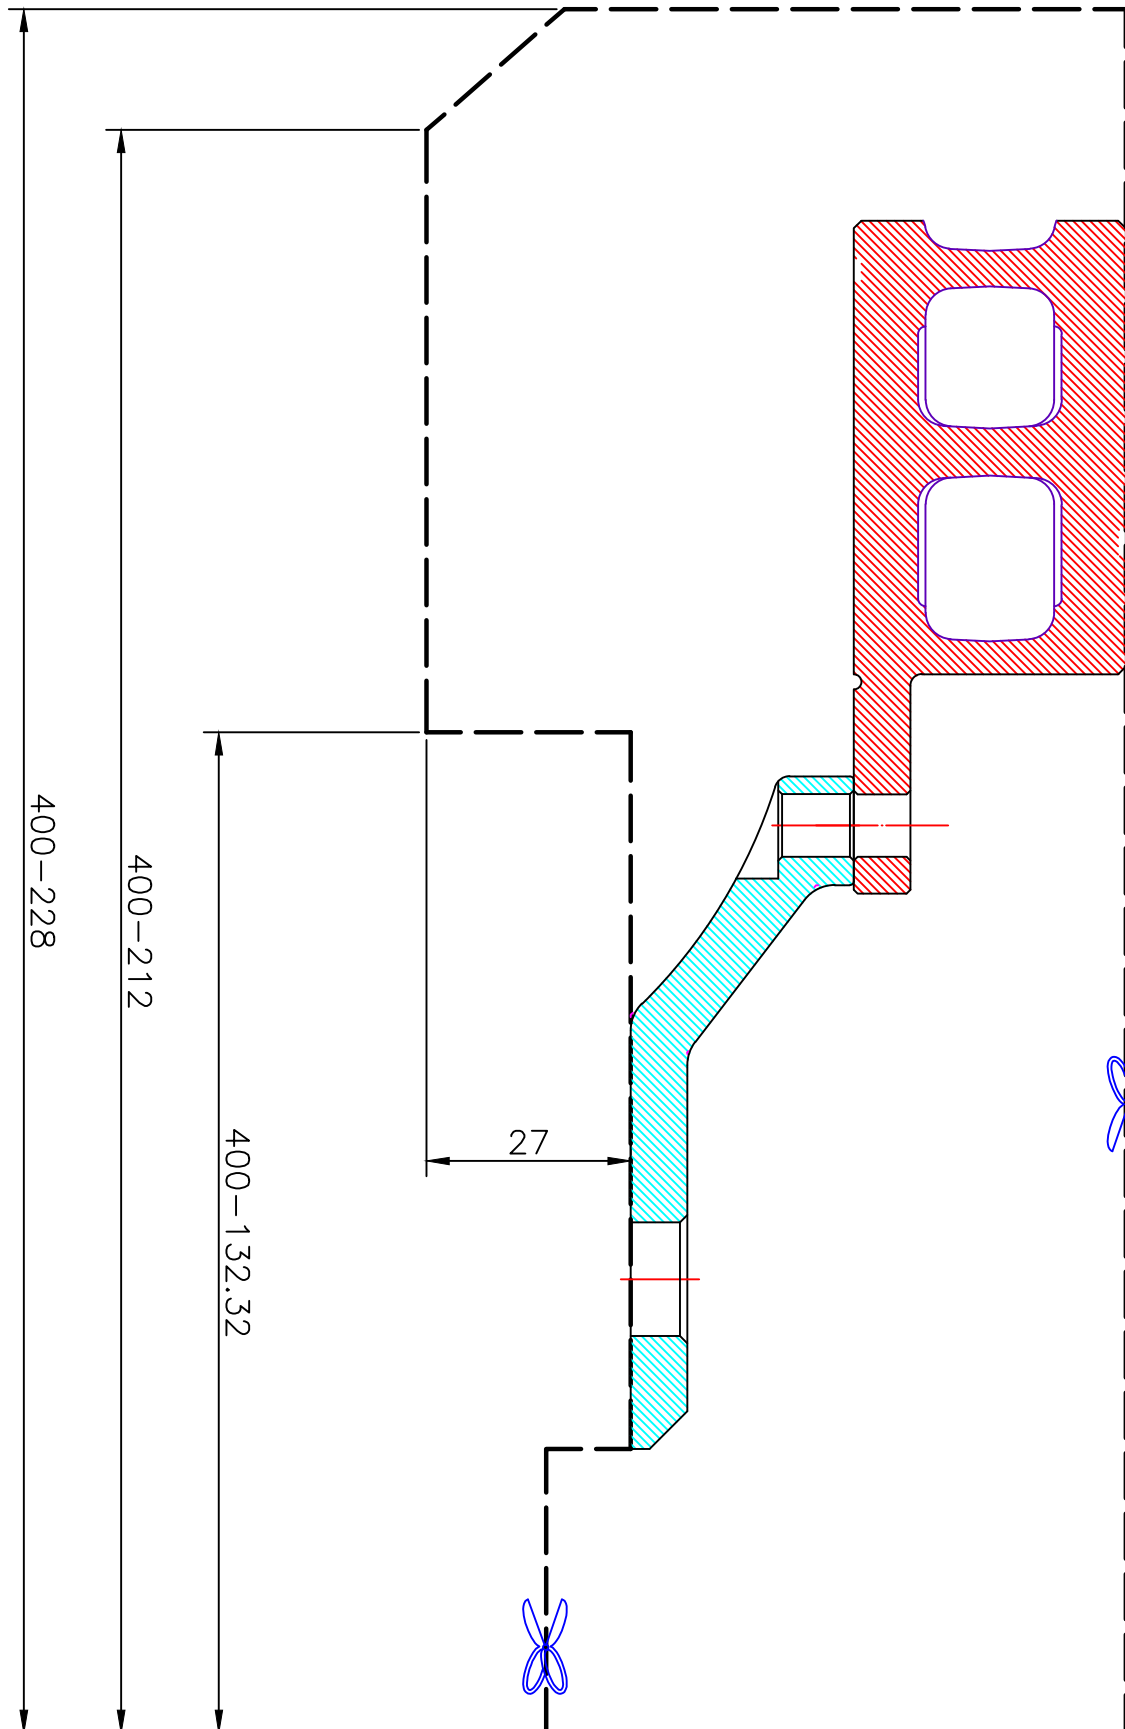

WHEEL FITMENT TEMPLATES

BMW	X6 F16	15~UP	
PARTS NO.	ROTOR DIAMETER	FRONT/REAR	PCD
BM22-5-8	400 X 36	FRONT	5 X 120

The wheel fitment is only for your reference and it can not 100% ensure the clearance between caliper and rim is ok. if there is any interference issue, please change your wheel as possible.