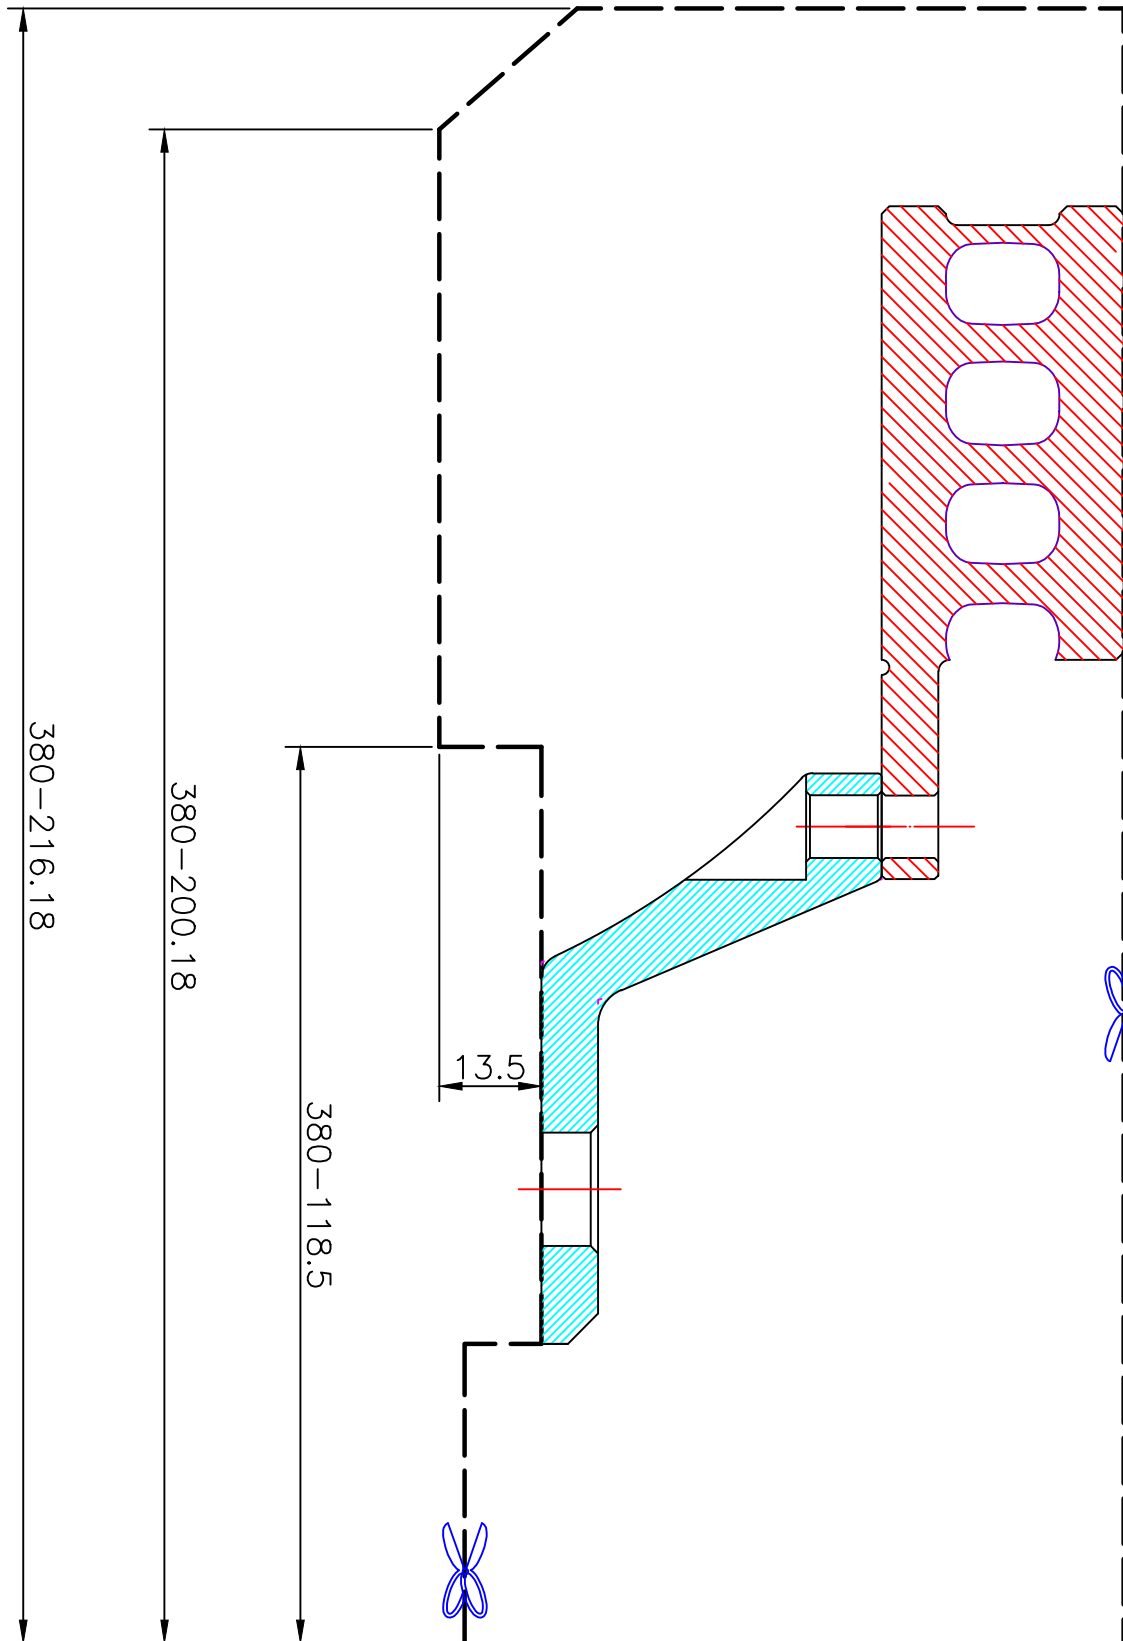

# WHEEL FITMENT TEMPLATES

BMW	E 87 116	04~11	
PARTS NO.	ROTOR DIAMETER	FRONT/REAR	PCD
BM63-8	380 X 32	FRONT	5 X 120

The wheel fitment is only for your reference and it can not 100% ensure the clearance between caliper and rim is ok. if there is any interference issue, please change your wheel as possible.