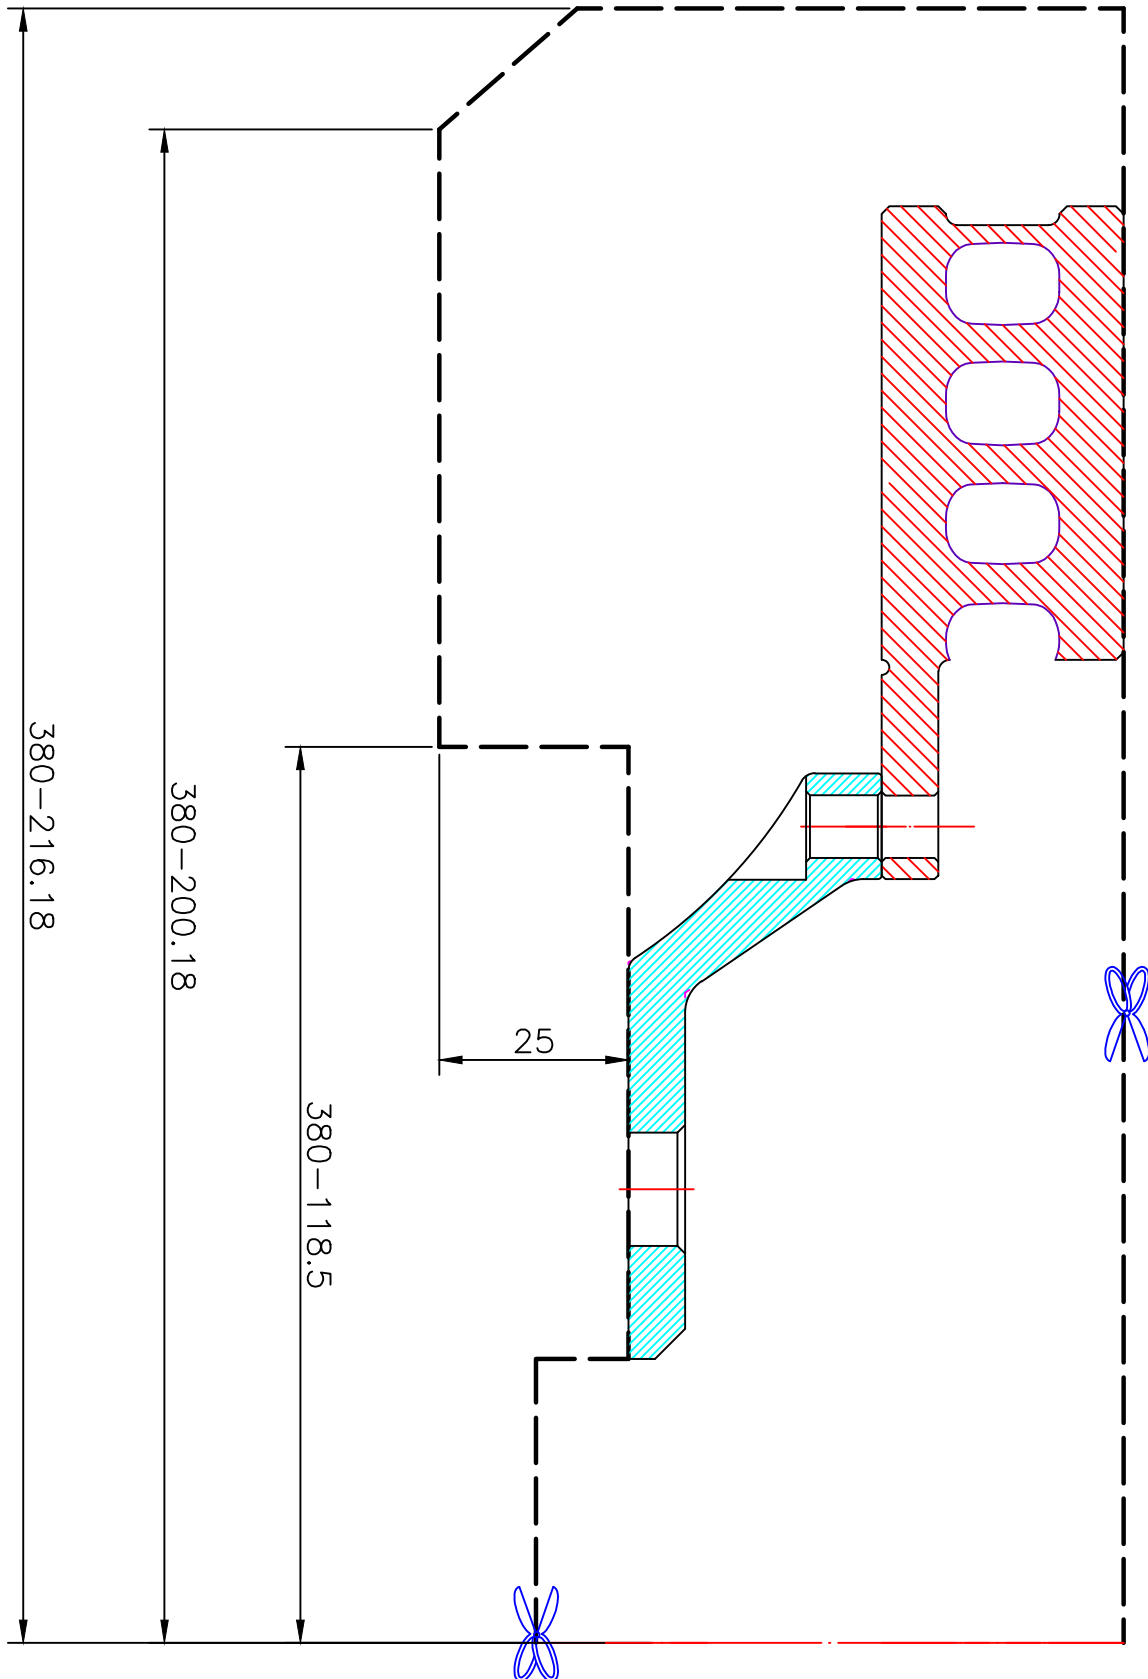

# WHEEL FITMENT TEMPLATES

BMW	X6 F16	15~UP	
PARTS NO.	ROTOR DIAMETER	FRONT/REAR	PCD
BM22-5-8	380 X 32	FRONT	5 X 120

The wheel fitment is only for your reference and it can not 100% ensure the clearance between caliper and rim is ok. if there is any interference issue, please change your wheel as possible.