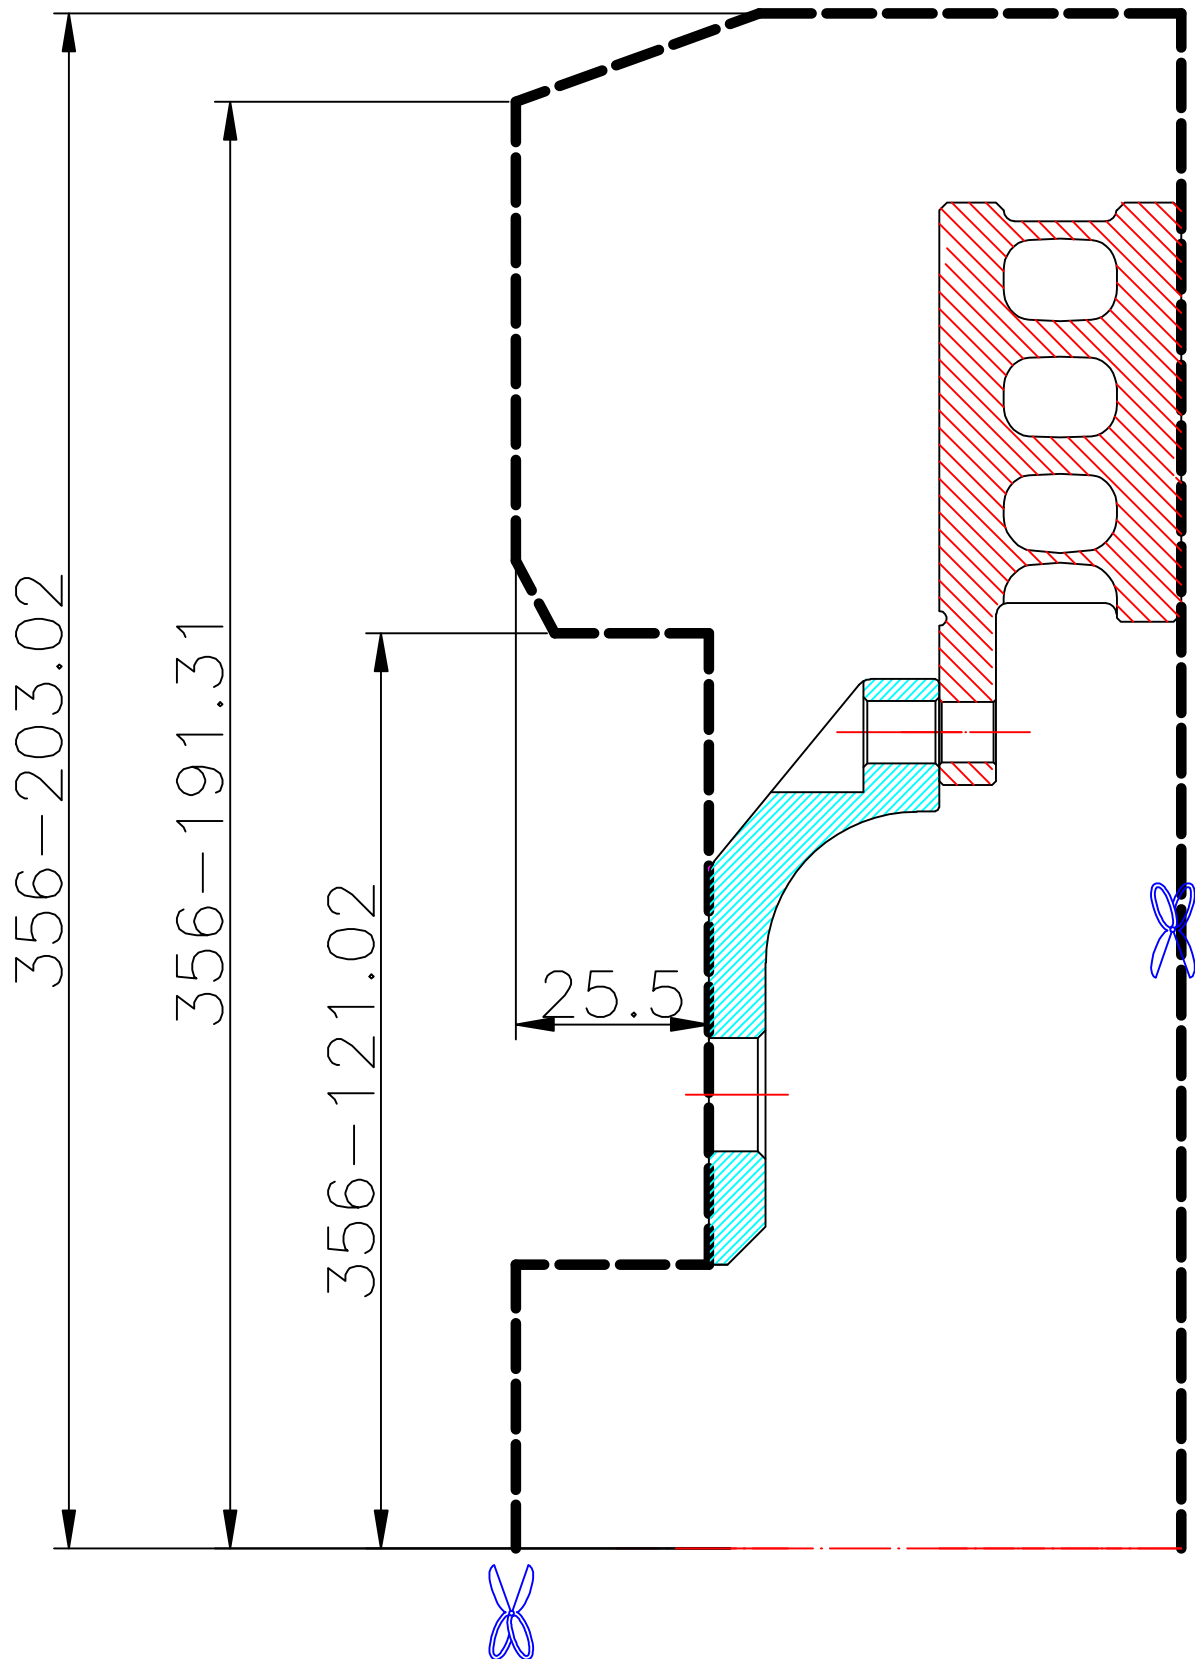

# WHEEL FITMENT TEMPLATES

| BMW       | F06            | 11~UP      |         |
|-----------|----------------|------------|---------|
| PARTS NO. | ROTOR DIAMETER | FRONT/REAR | PCD     |
| BM78-8    | 356X 32        | FRONT      | 5 X 120 |

**The wheel fitment is only for your reference and it can not 100% ensure the clearance between caliper and rim is ok. if there is any interference issue, please change your wheel as possible.**