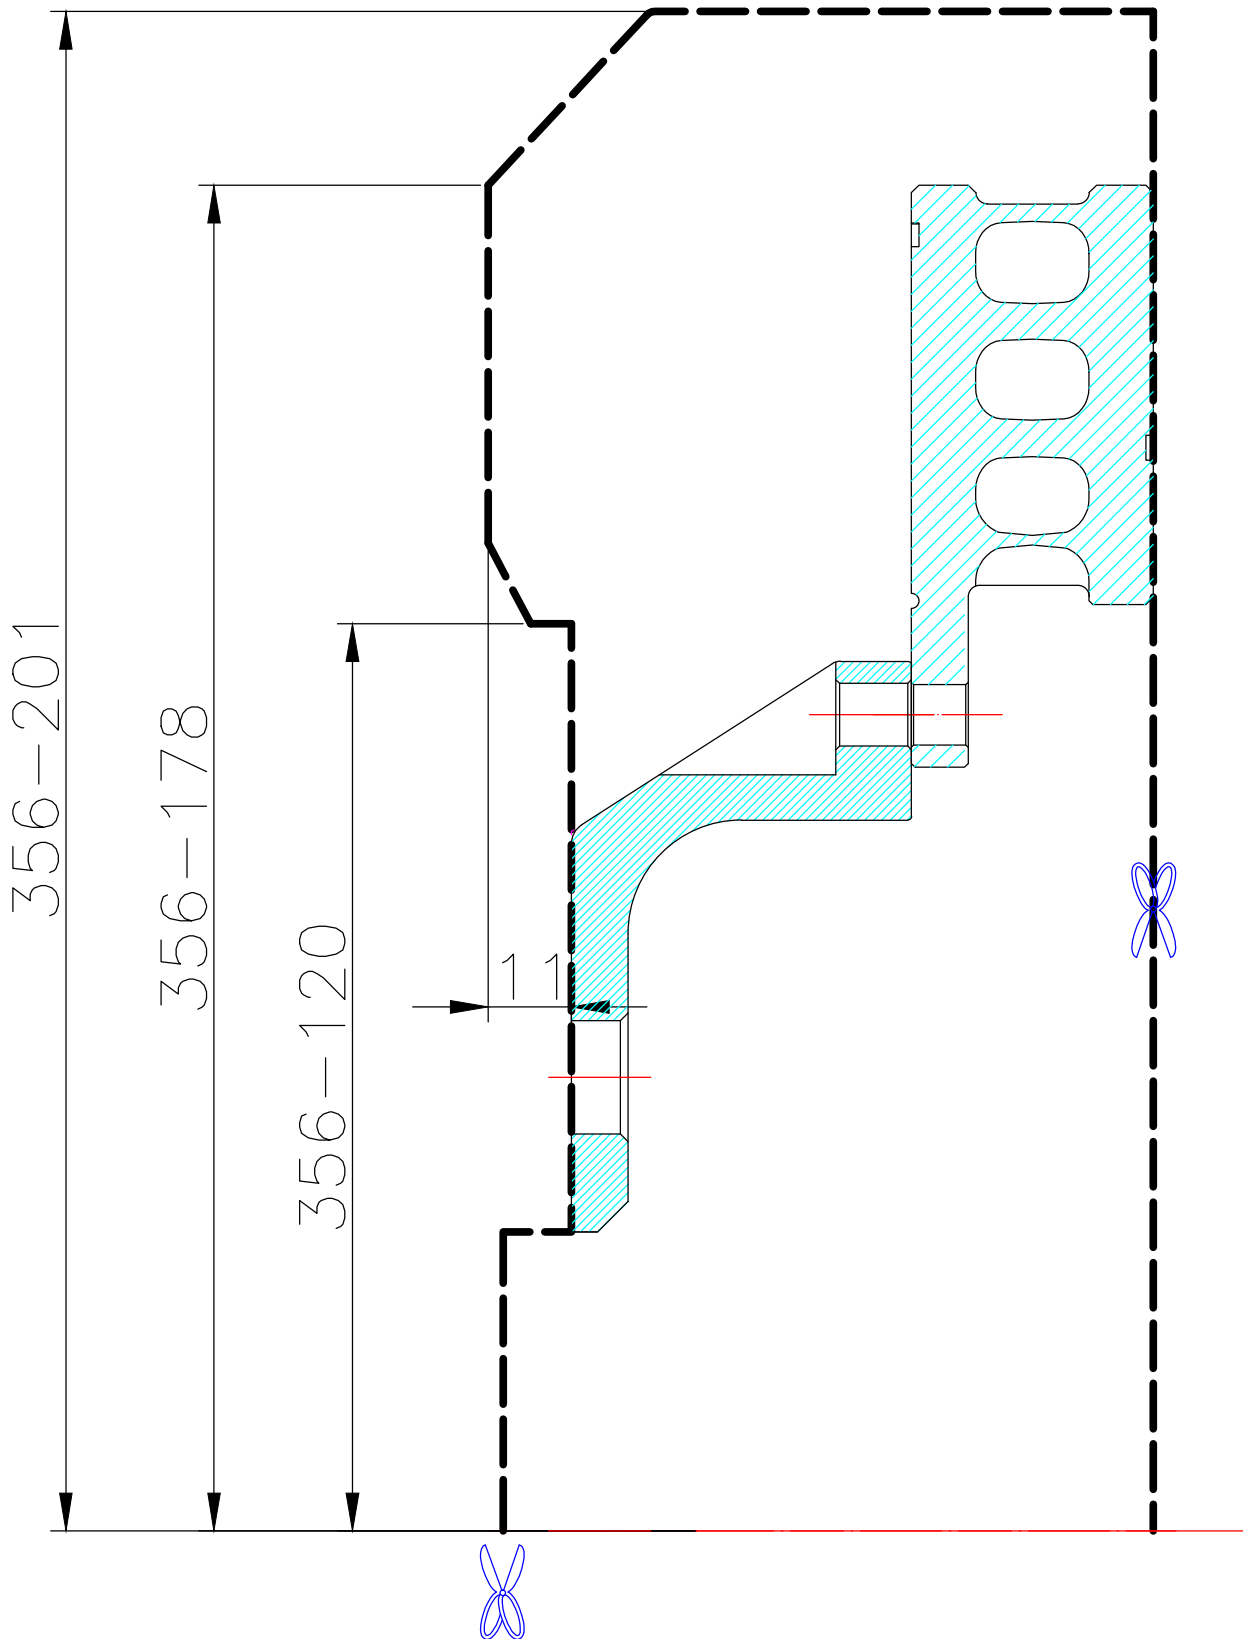

# WHEEL FITMENT TEMPLATES

BMW	F22	11~UP	
PARTS NO.	ROTOR DIAMETER	FRONT/REAR	PCD
BM75-2-8	356X 32	FRONT	5 X 120

The wheel fitment is only for your reference and it can not 100% ensure the clearance between caliper and rim is ok. if there is any interference issue, please change your wheel as possible.