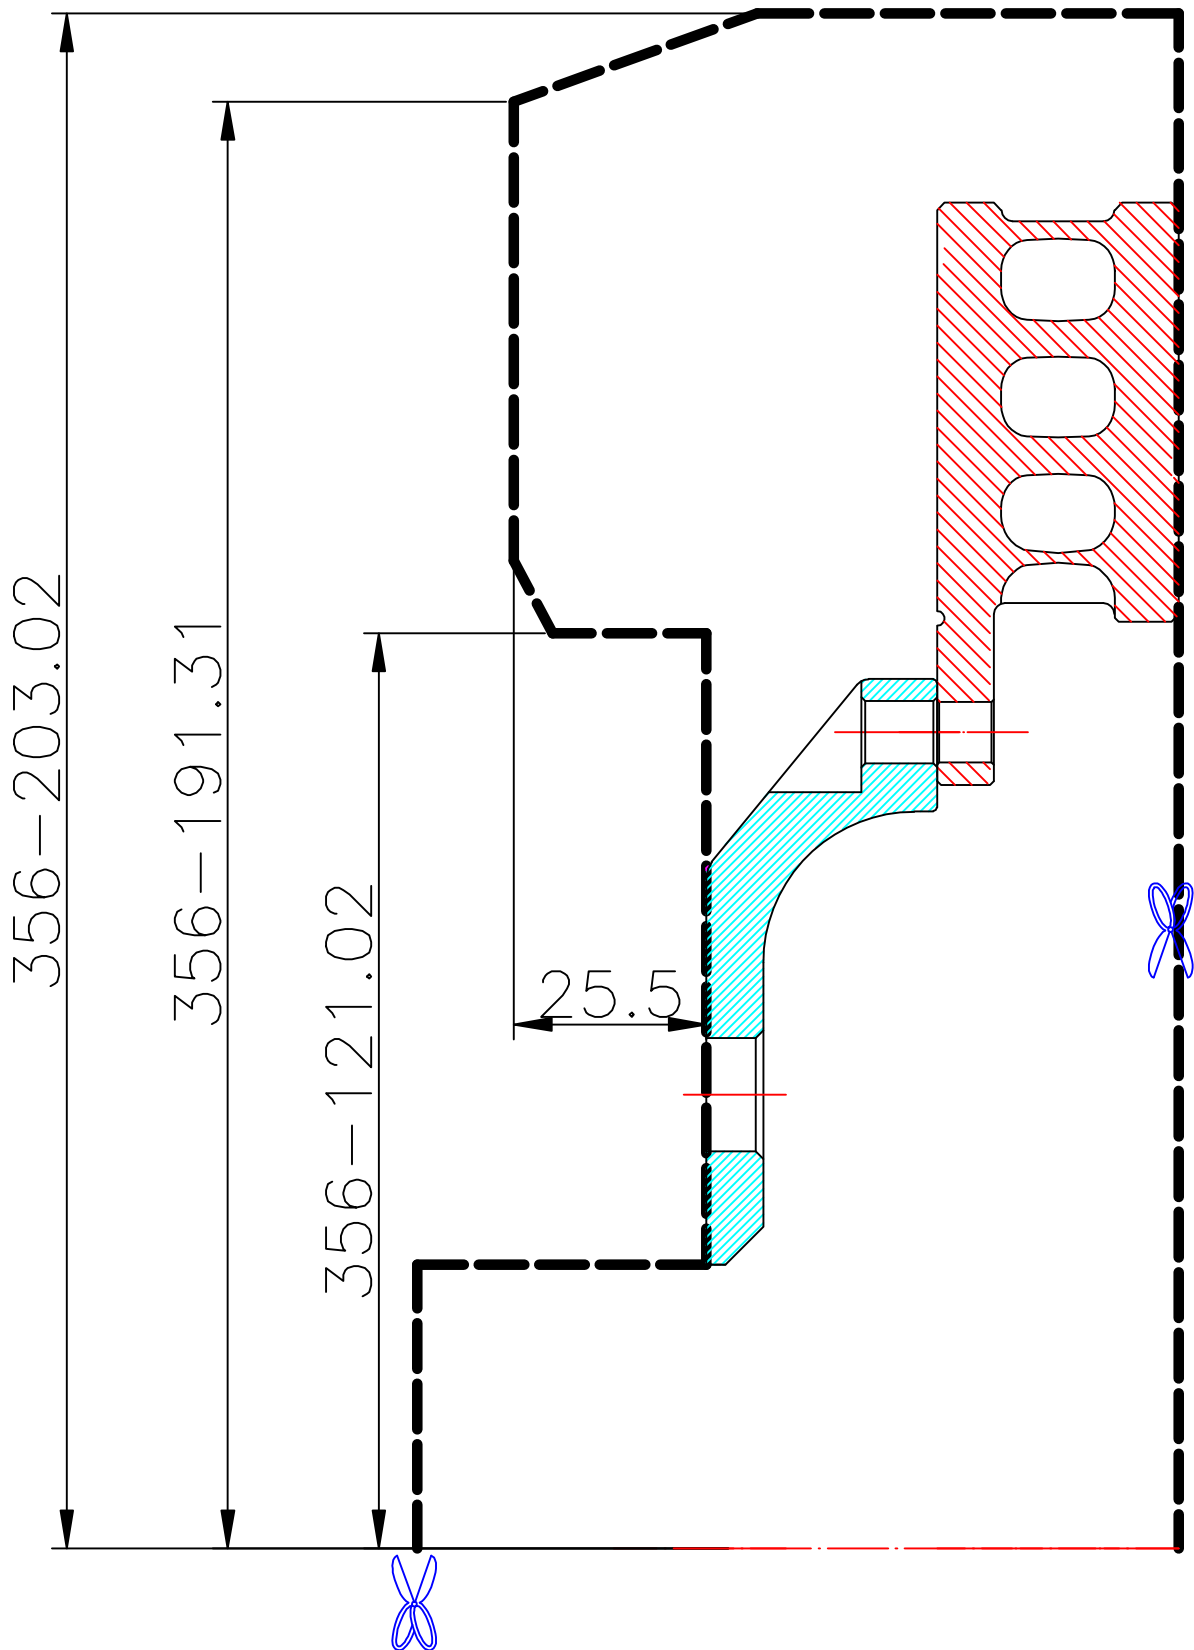

WHEEL FITMENT TEMPLATES

BMW	F10 523	10~UP	
PARTS NO.	ROTOR DIAMETER	FRONT/REAR	PCD
BM71-1-8	356X 32	FRONT	5 X 120

The wheel fitment is only for your reference and it can not 100% ensure the clearance between caliper and rim is ok. if there is any interference issue, please change your wheel as possible.