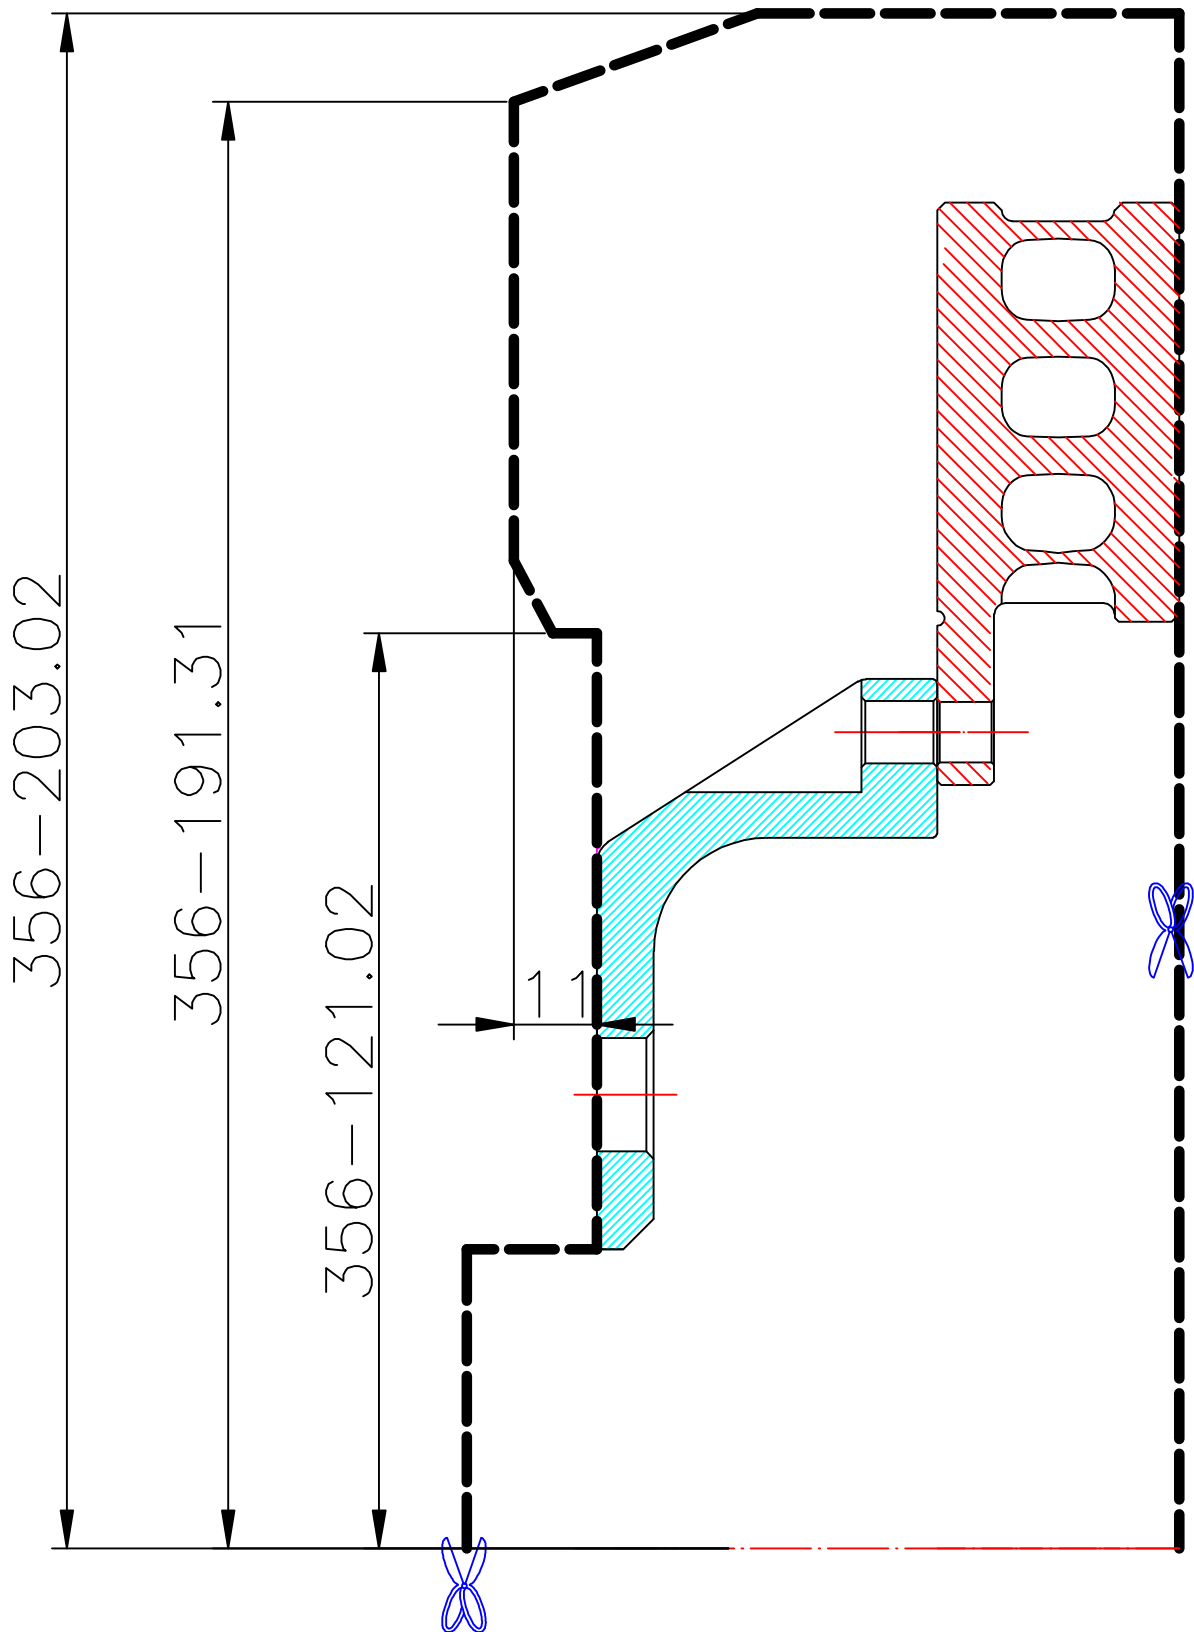

# WHEEL FITMENT TEMPLATES

<b>BMW</b>	<b>E 81 130</b>	<b>07~12</b>	
<b>PARTS NO.</b>	<b>ROTOR DIAMETER</b>	<b>FRONT/REAR</b>	<b>PCD</b>
<b>BM66-5-8</b>	<b>356X 32</b>	<b>FRONT</b>	<b>5 X 120</b>

**The wheel fitment is only for your reference and it can not 100% ensure the clearance between caliper and rim is ok. if there is any interference issue, please change your wheel as possible.**