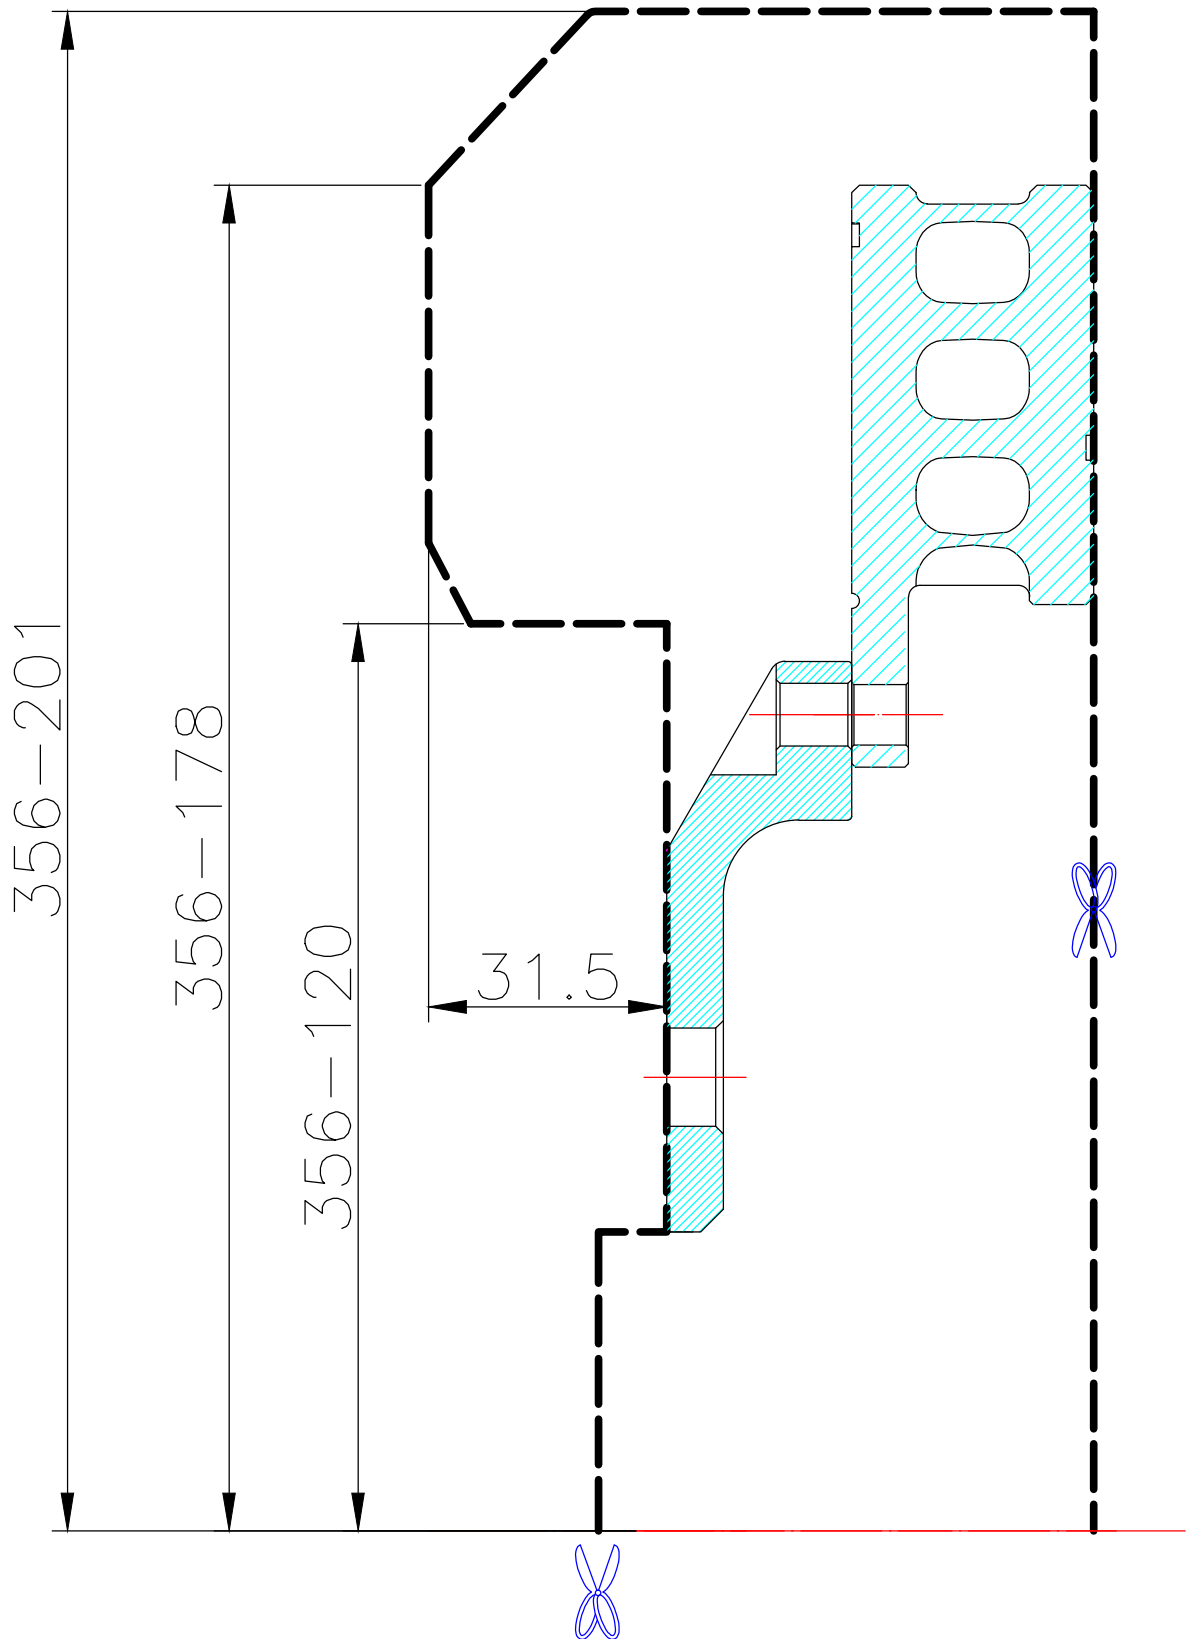

WHEEL FITMENT TEMPLATES

BMW	Z3 M-COUPÉ / ROADSTER	98~02	
PARTS NO	ROTOR DIAMETER	FRONT/REAR	PCD
BM17-2-8	356X 32	FRONT	5 X 120

The wheel fitment is only for your reference and it can not 100% ensure the clearance between caliper and rim is ok. if there is any interference issue, please change your wheel as possible.