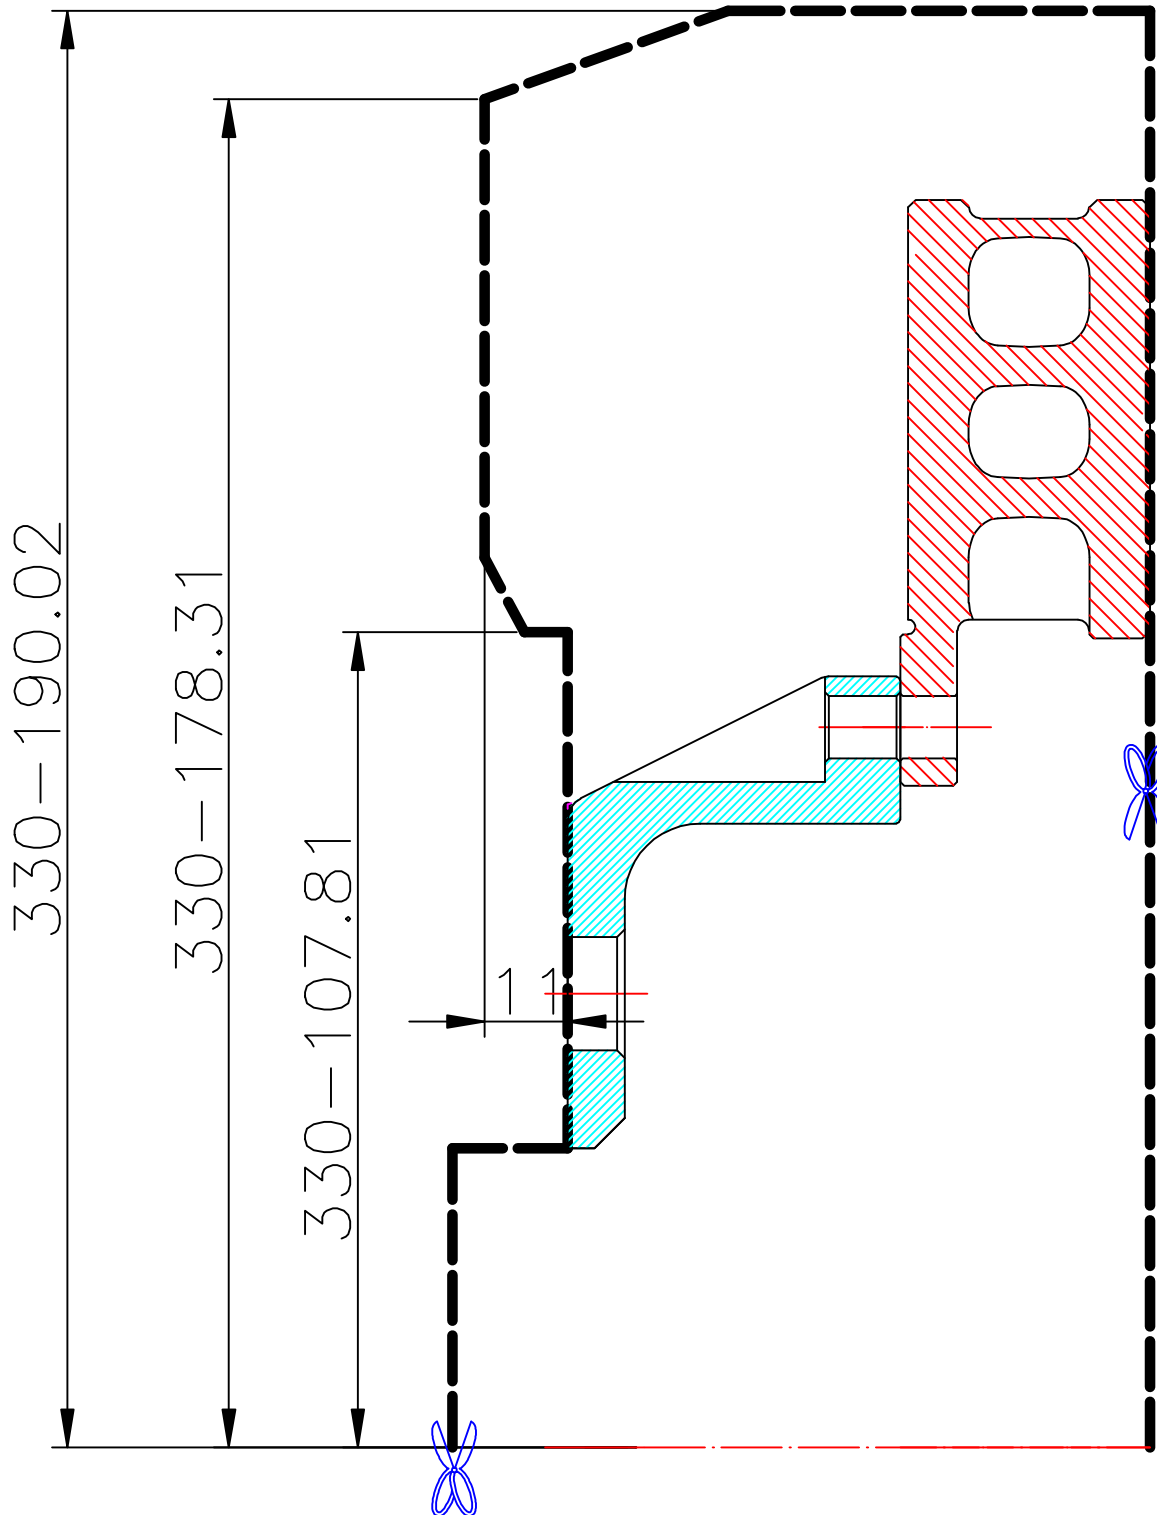

WHEEL FITMENT TEMPLATES

BMW	E 81 130	07~12	
PARTS NO.	ROTOR DIAMETER	FRONT/REAR	PCD
BM66-5-8	330X 32	FRONT	5 X 120

The wheel fitment is only for your reference and it can not 100% ensure the clearance between caliper and rim is ok. if there is any interference issue, please change your wheel as possible.