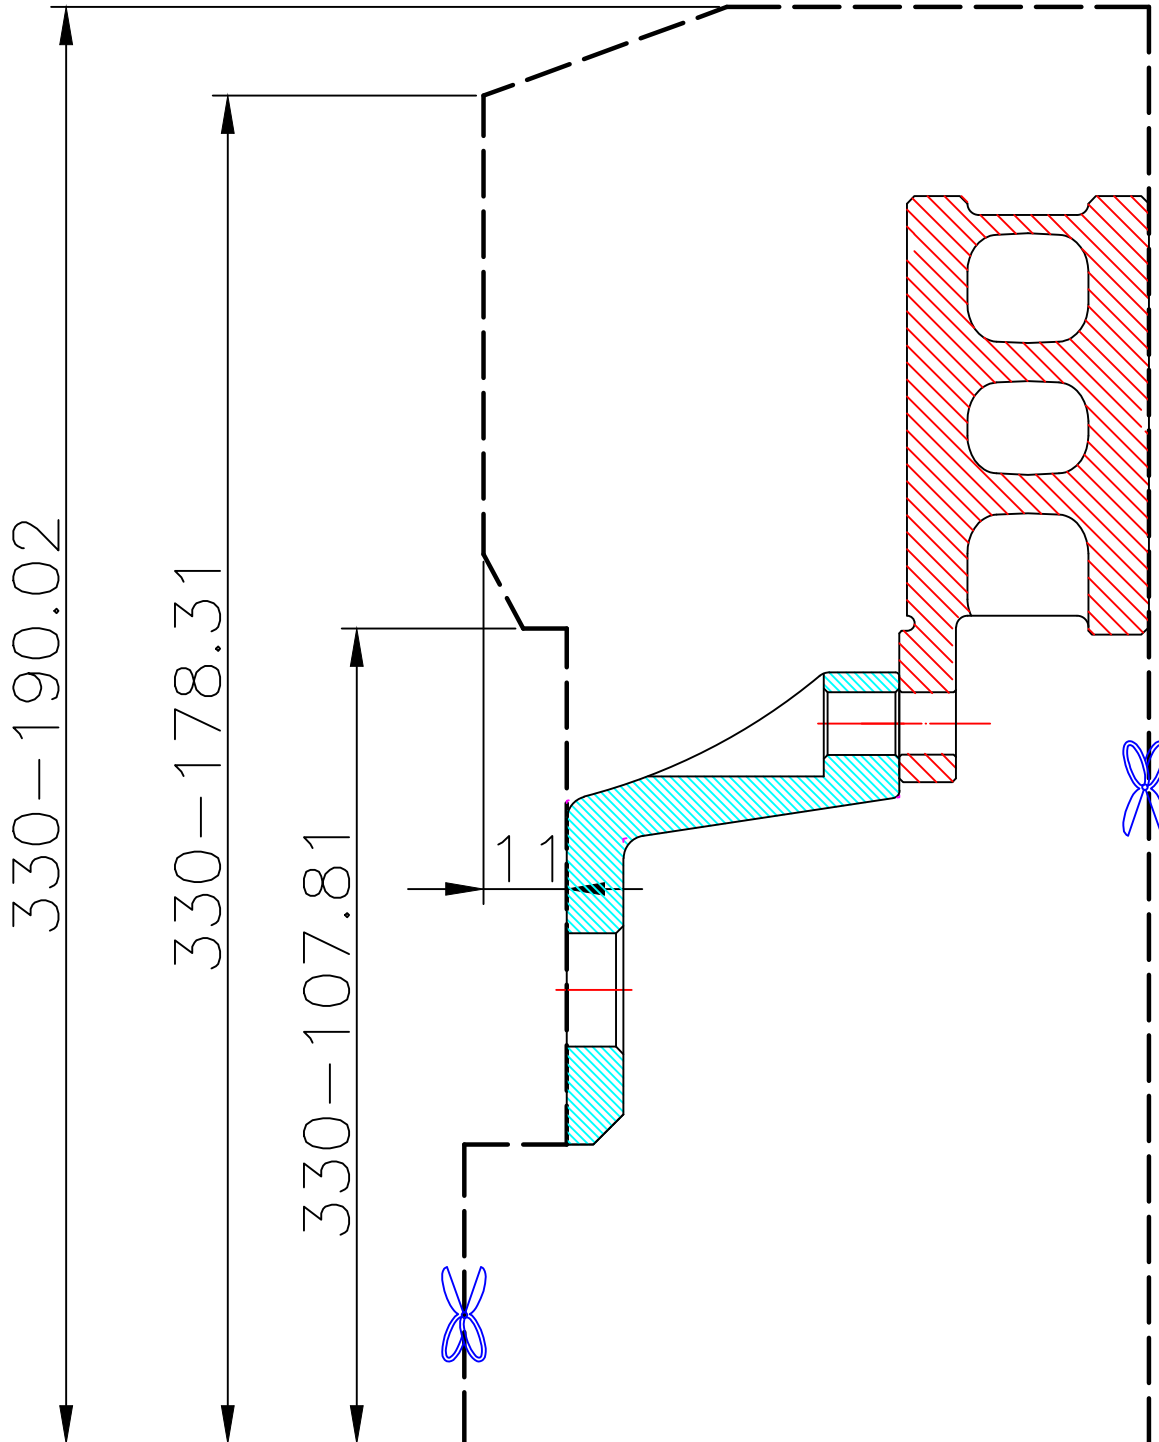

WHEEL FITMENT TEMPLATES

BMW	E 87 116	04~11
PARTS NO.	ROTOR DIAMETER	FRONT/REAR
BM63-8	330X 32	FRONT
		PCD
		5 X 120

The wheel fitment is only for your reference and it can not 100% ensure the clearance between caliper and rim is ok. if there is any interference issue, please change your wheel as possible.