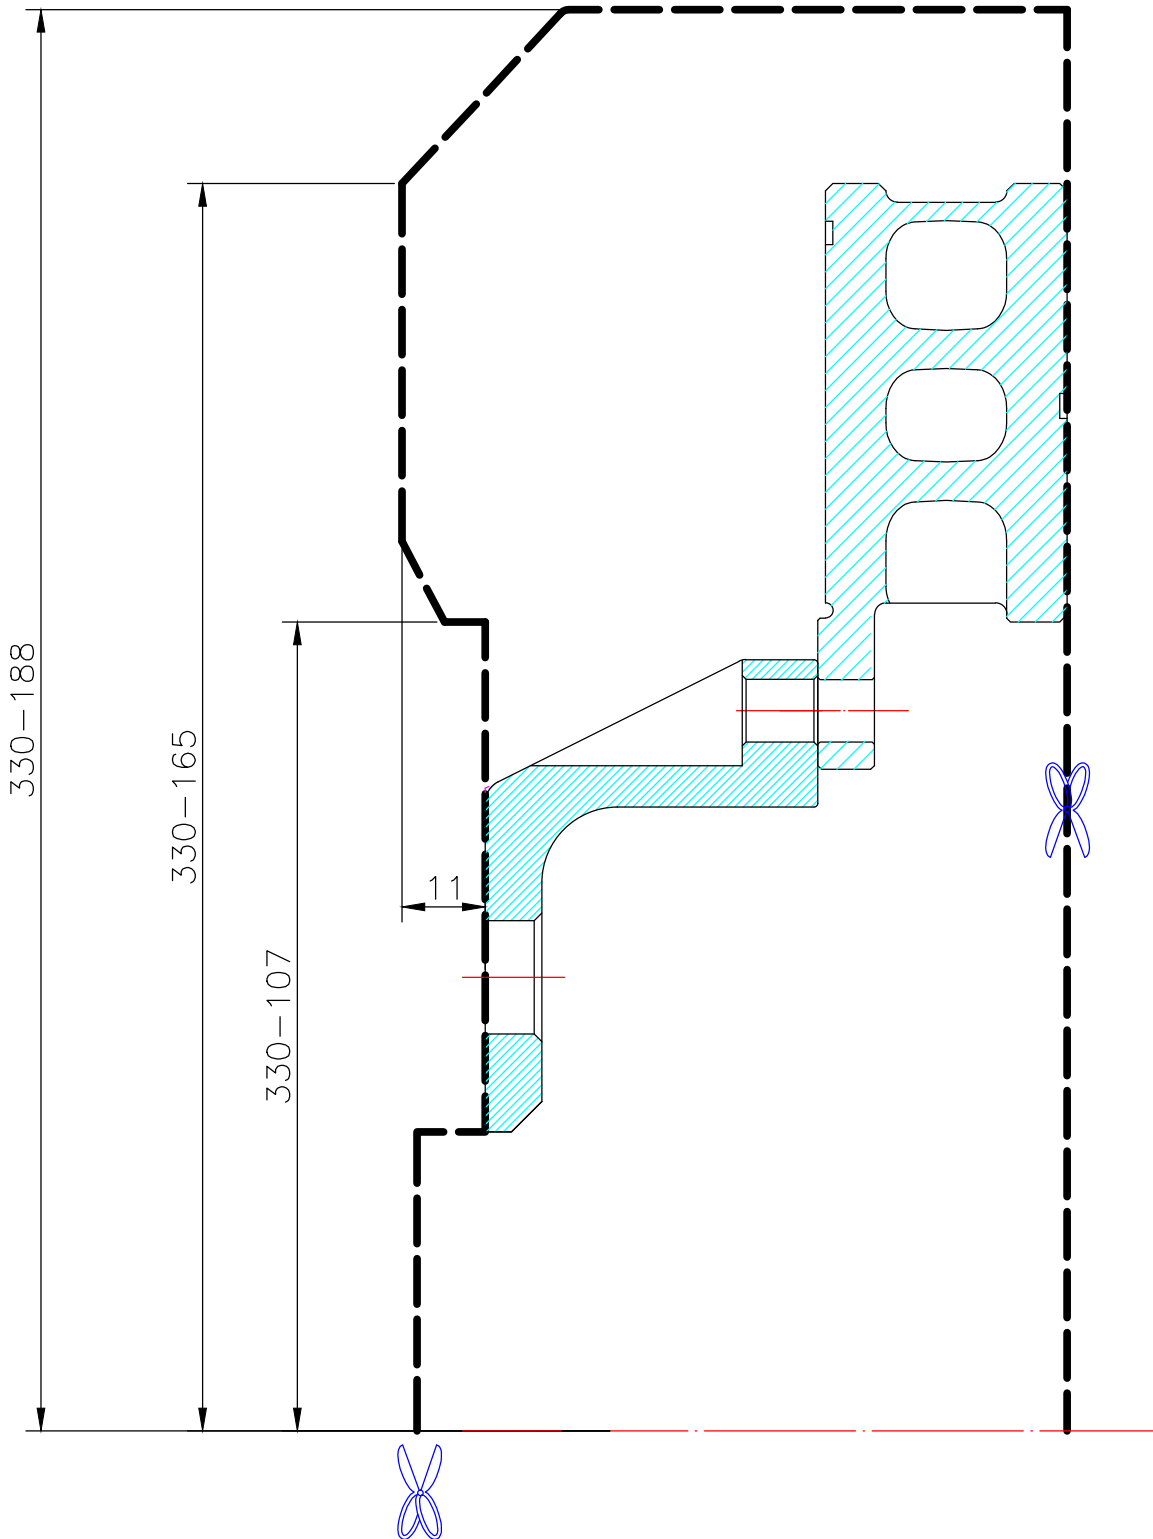

# WHEEL FITMENT TEMPLATES

BMW	E 90 330	06~11	
PARTS NO.	ROTOR DIAMETER	FRONT/REAR	PCD
BM28-8	330X 32	FRONT	5 X 120

The wheel fitment is only for your reference and it can not 100% ensure the clearance between caliper and rim is ok. if there is any interference issue, please change your wheel as possible.