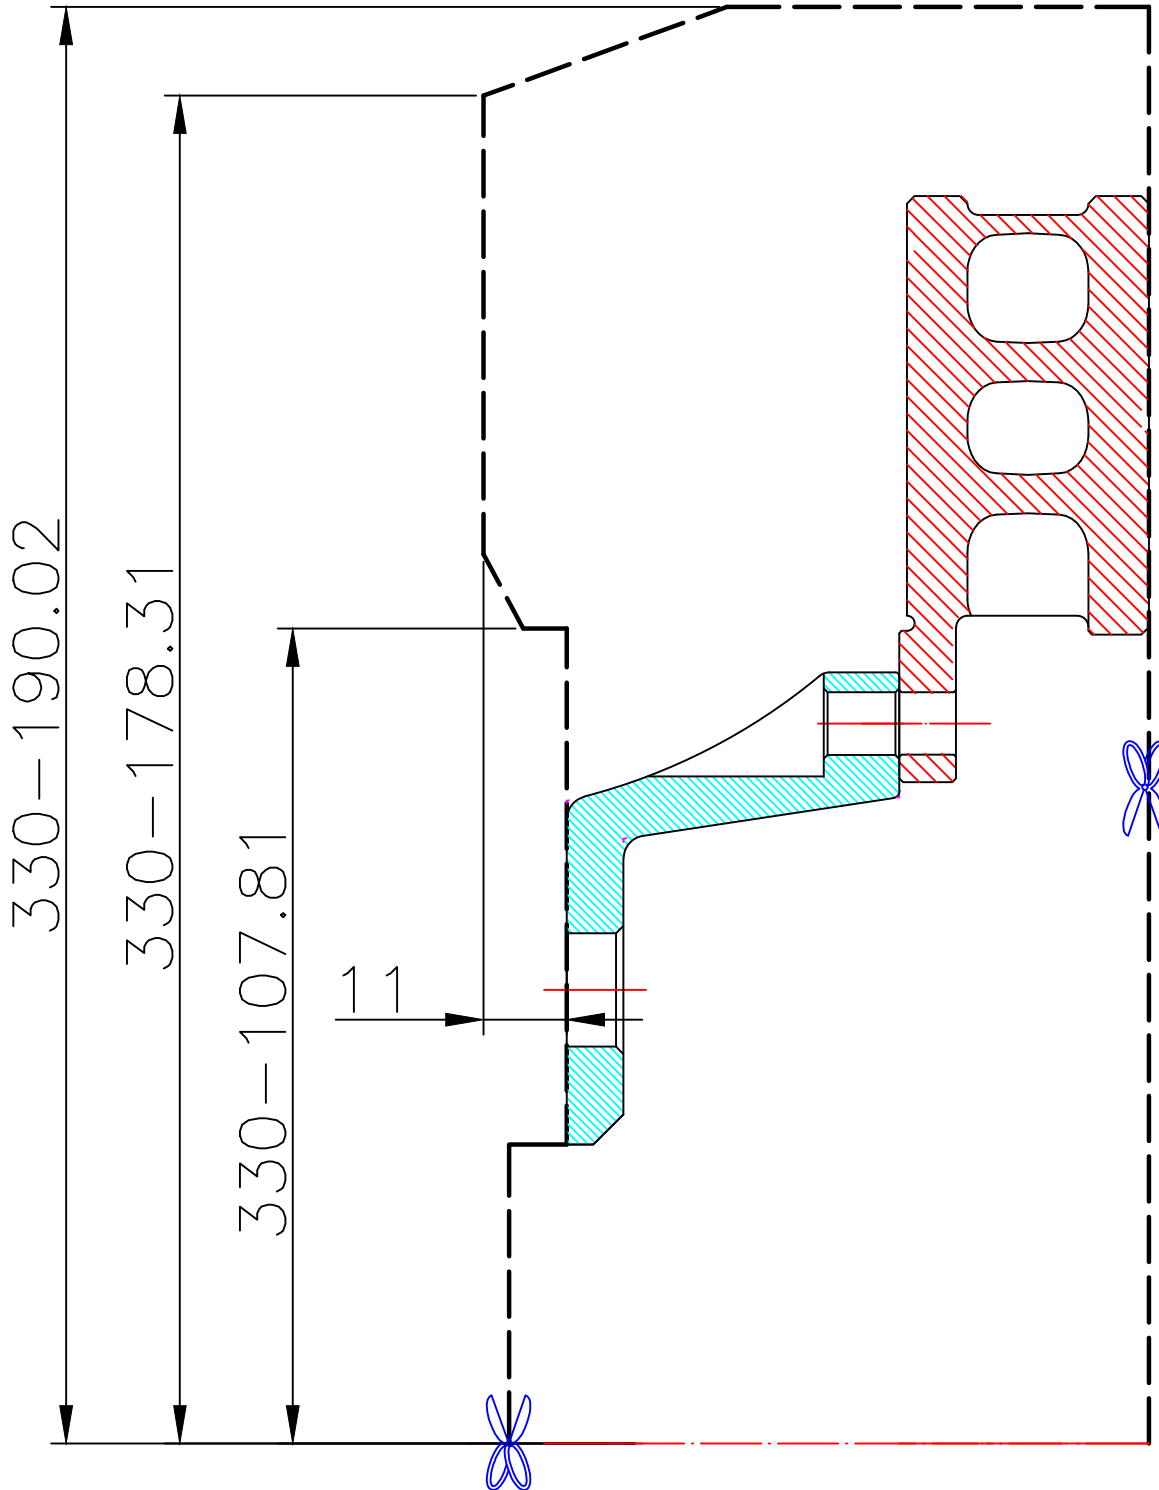

# WHEEL FITMENT TEMPLATES

BMW	E89 Z4 35I	09~16	
PARTS NO.	ROTOR DIAMETER	FRONT/REAR	PCD
BM17-4-8	330X 32	FRONT	5 X 120

The wheel fitment is only for your reference and it can not 100% ensure the clearance between caliper and rim is ok. if there is any interference issue, please change your wheel as possible.