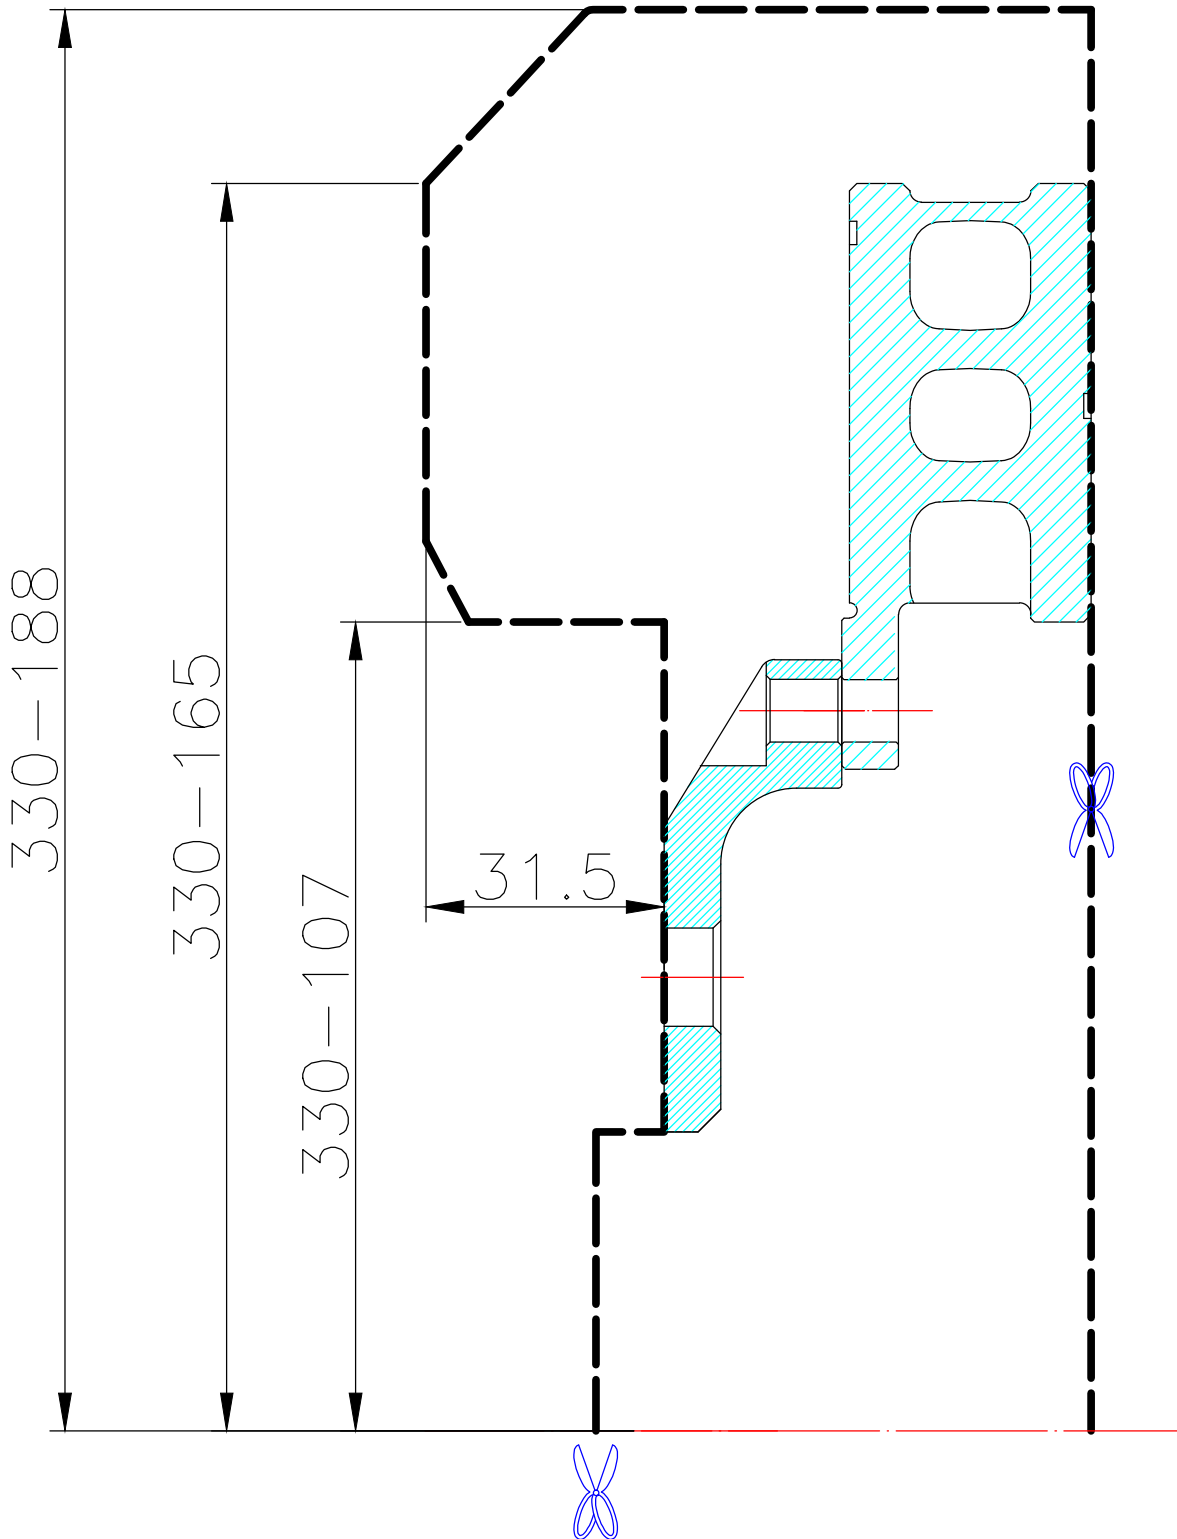

# WHEEL FITMENT TEMPLATES

BMW	Z3 M-COUPÉ / ROADSTER	98~02	
PARTS NO.	ROTOR DIAMETER	FRONT/REAR	PCD
BM17-2-8	330X 32	FRONT	5 X 120

The wheel fitment is only for your reference and it can not 100% ensure the clearance between caliper and rim is ok. if there is any interference issue, please change your wheel as possible.