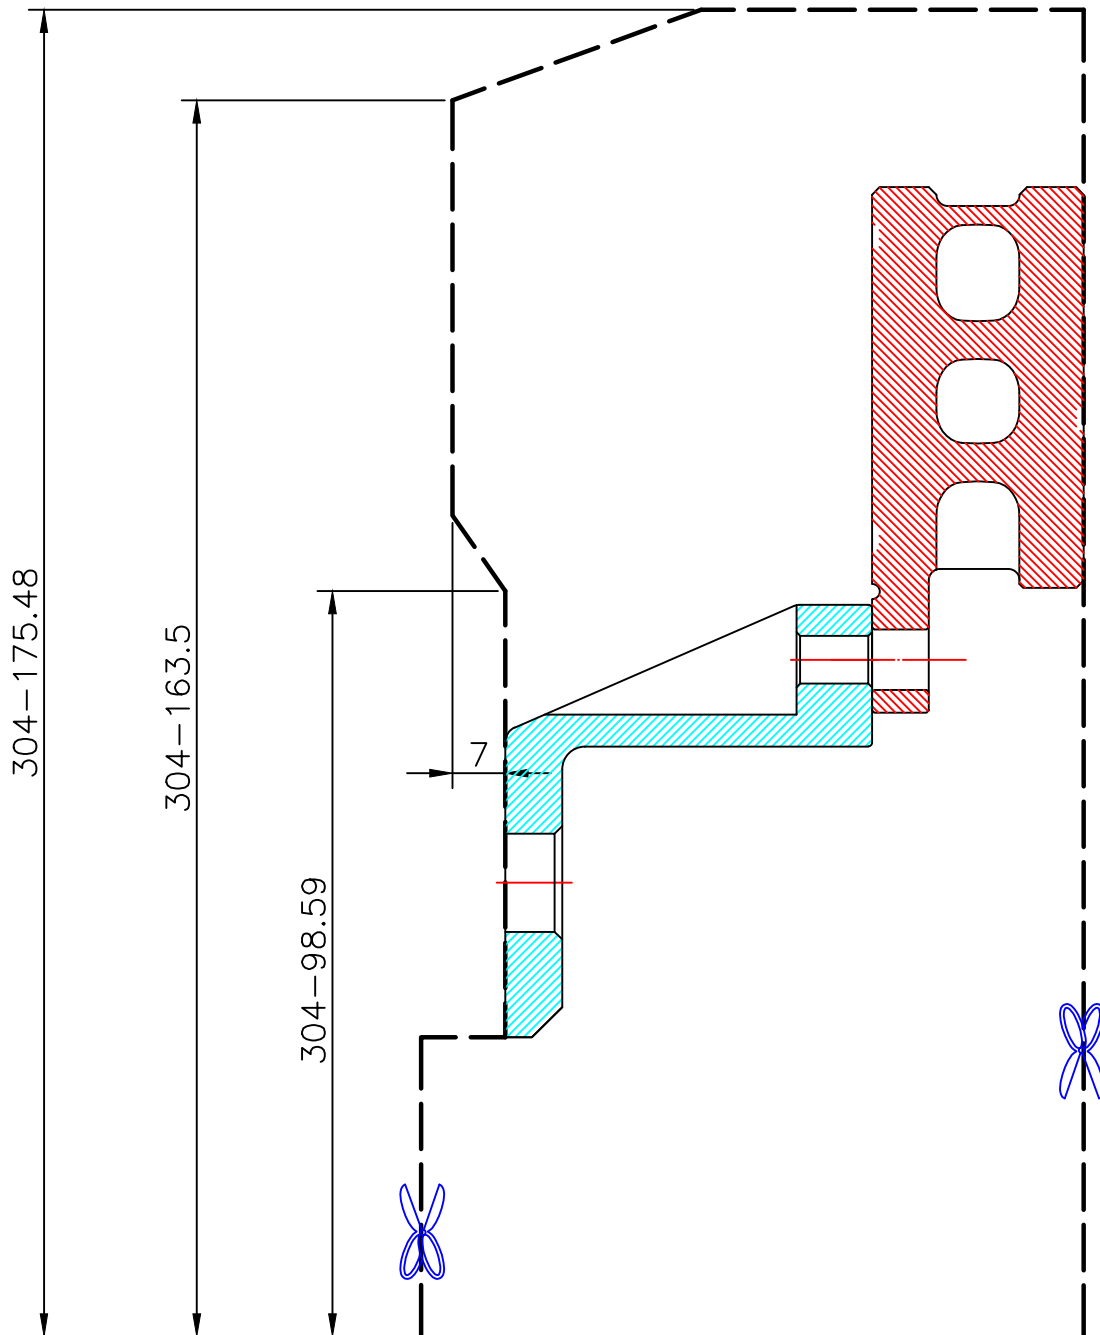

# WHEEL FITMENT TEMPLATES

BMW	E 87 116	04~11	
PARTS NO.	ROTOR DIAMETER	FRONT/REAR	PCD
BM63-8	304 X 28	FRONT	5 X 120

The wheel fitment is only for your reference and it can not 100% ensure the clearance between caliper and rim is ok. if there is any interference issue, please change your wheel as possible.