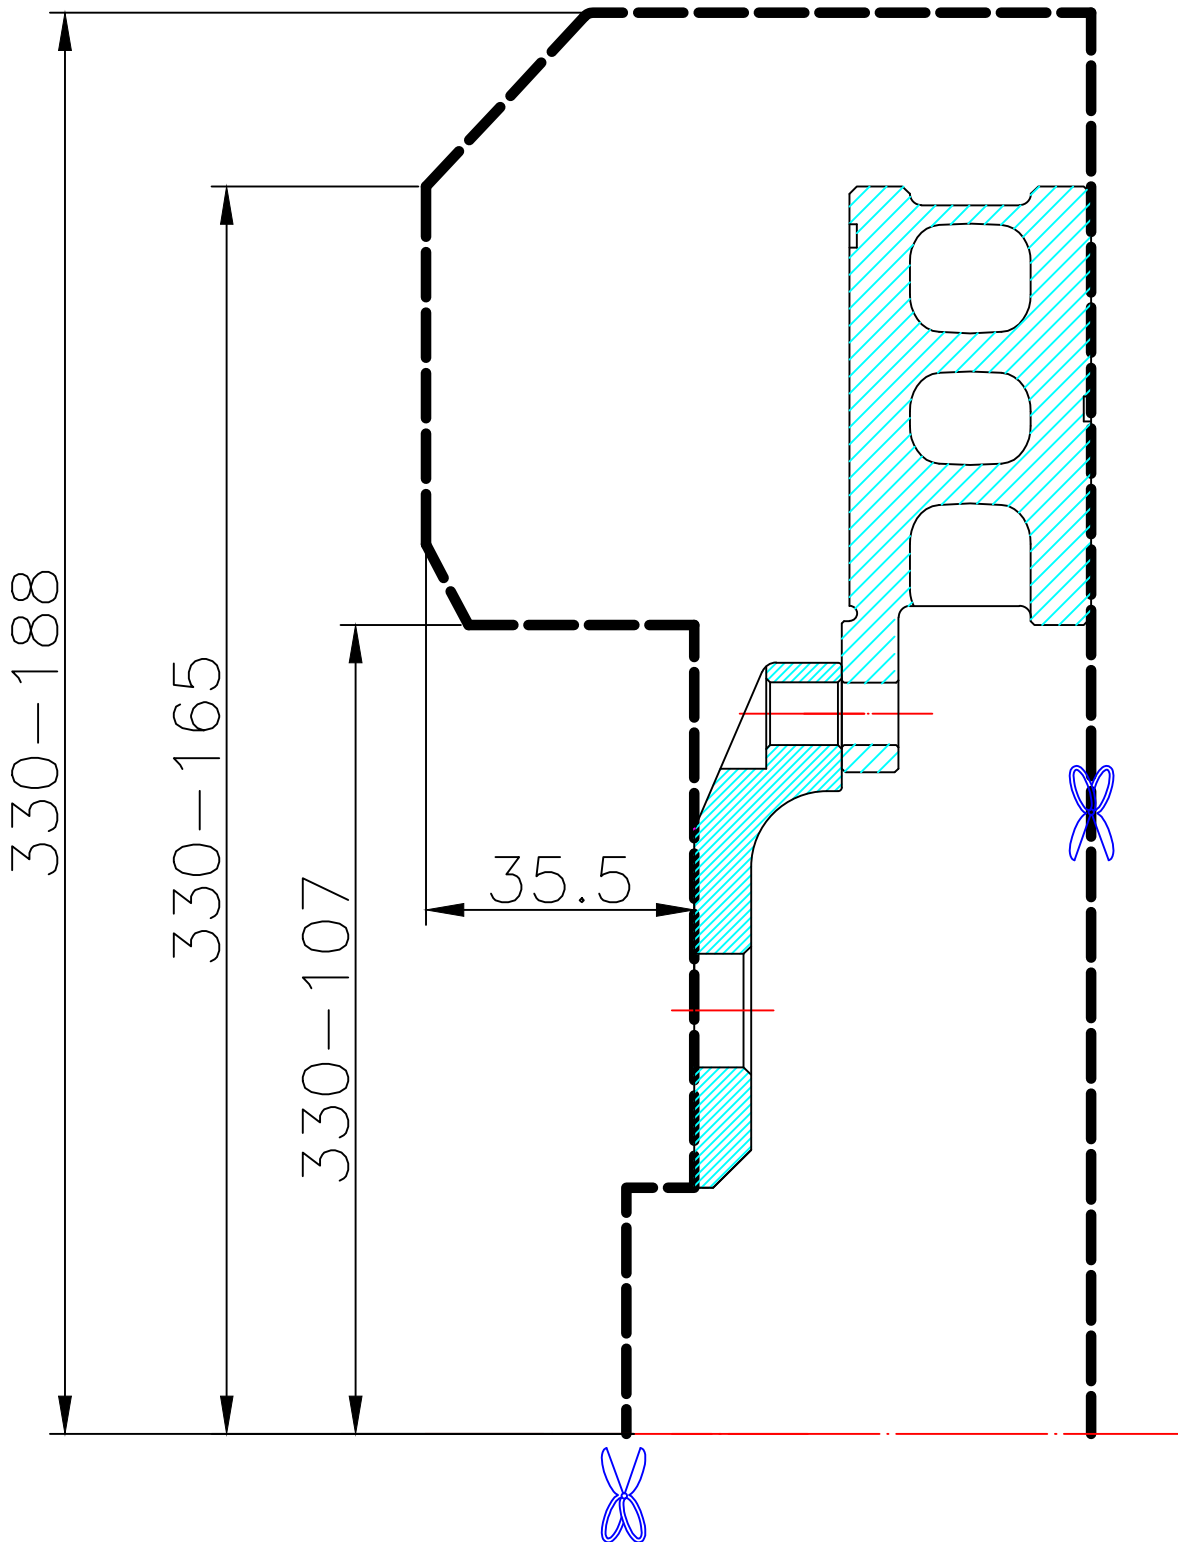

WHEEL FITMENT TEMPLATES

AUDI	A3 SPORTBACK (2WD) Ø55	04~13	
PARTS NO.	ROTOR DIAMETER	FRONT/REAR	PCD
AU07-2-7	330X 32	FRONT	5 X 112

The wheel fitment is only for your reference and it can not 100% ensure the clearance between caliper and rim is ok. if there is any interference issue, please change your wheel as possible.