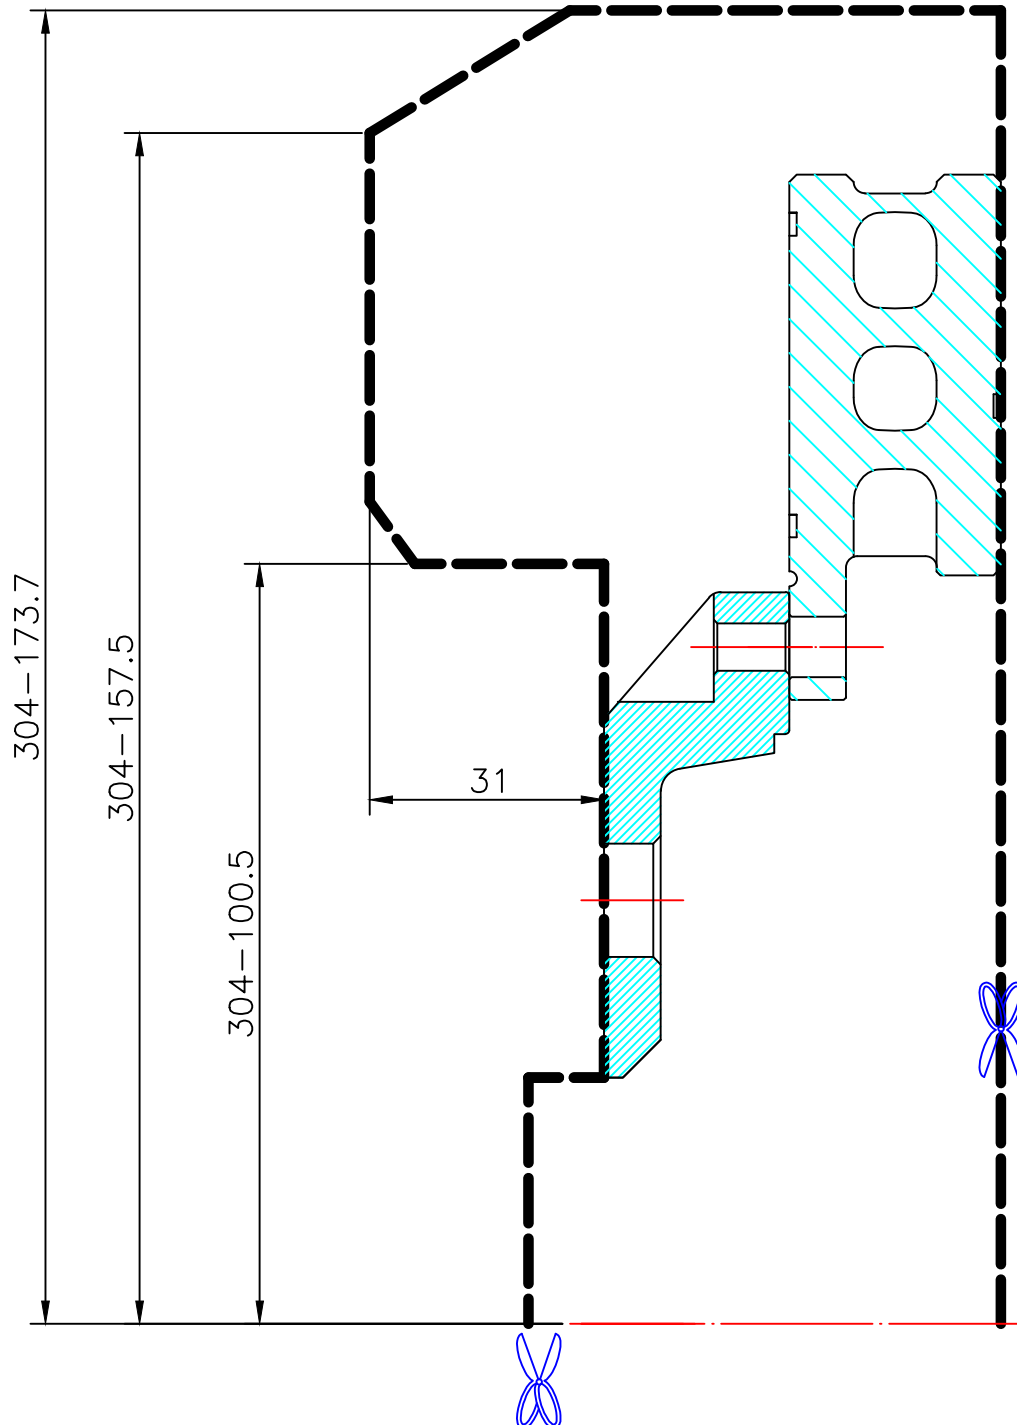

# WHEEL FITMENT TEMPLATES

AUDI	A3 SPORTBACK (2WD) Ø55	04~13	
PARTS NO.	ROTOR DIAMETER	FRONT/REAR	PCD
AU07-2-7	304 X 28	FRONT	5 X 112

The wheel fitment is only for your reference and it can not 100% ensure the clearance between caliper and rim is ok. if there is any interference issue, please change your wheel as possible.