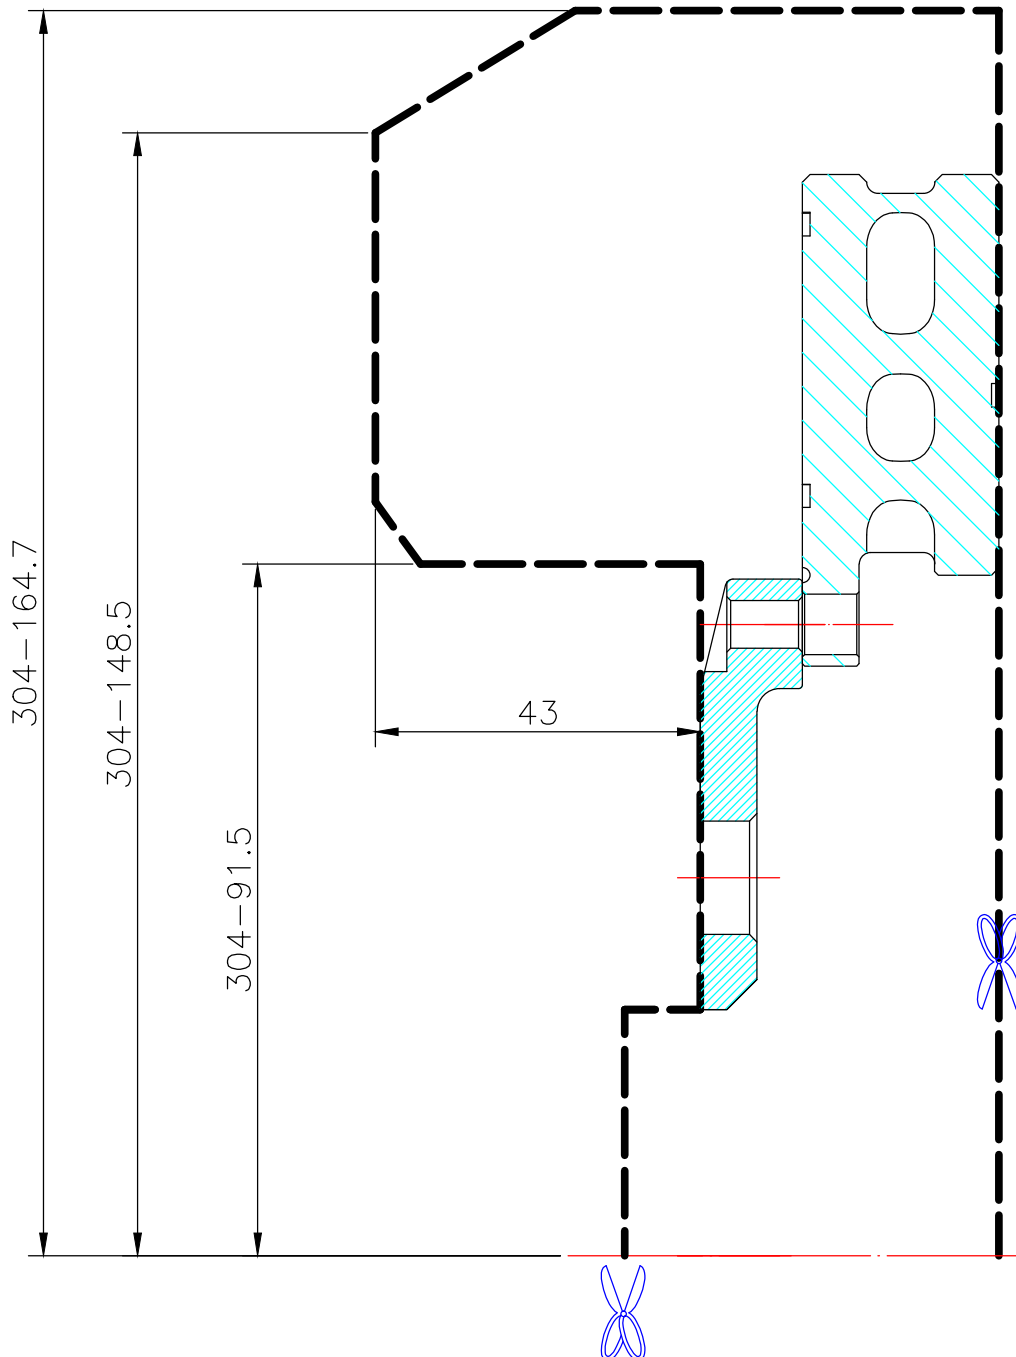

WHEEL FITMENT TEMPLATES

AUDI	A1 1.6 TDI	11~UP	
PARTS NO.	ROTOR DIAMETER	FRONT/REAR	PCD
AU01-2-2-7	286 X 26	FRONT	5 X 100

The wheel fitment is only for your reference and it can not 100% ensure the clearance between caliper and rim is ok. if there is any interference issue, please change your wheel as possible.